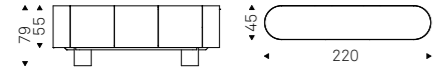

Savoy

Giorgio Cattelan | 2022

Madia contenitore con struttura in legno rivestita in metallo verniciato gofrato bronzo o Oxybrass. Top in cristallo specchiato bronzo o in ceramica Marmi nei colori Breccia, Golden Calacatta opaco, Golden Calacatta lucido, Portoro opaco o Portoro lucido. Piedi in metallo verniciato gofrato bronzo. Ripiani interni.

Sideboard with wood frame covered in bronze or Oxybrass embossed lacquered steel. Top in bronze mirrored glass or in ceramic Marmi Breccia, matt Golden Calacatta, glossy Golden Calacatta, matt Portoro or glossy Portoro. Feet in bronze embossed painted steel. Internal shelves.