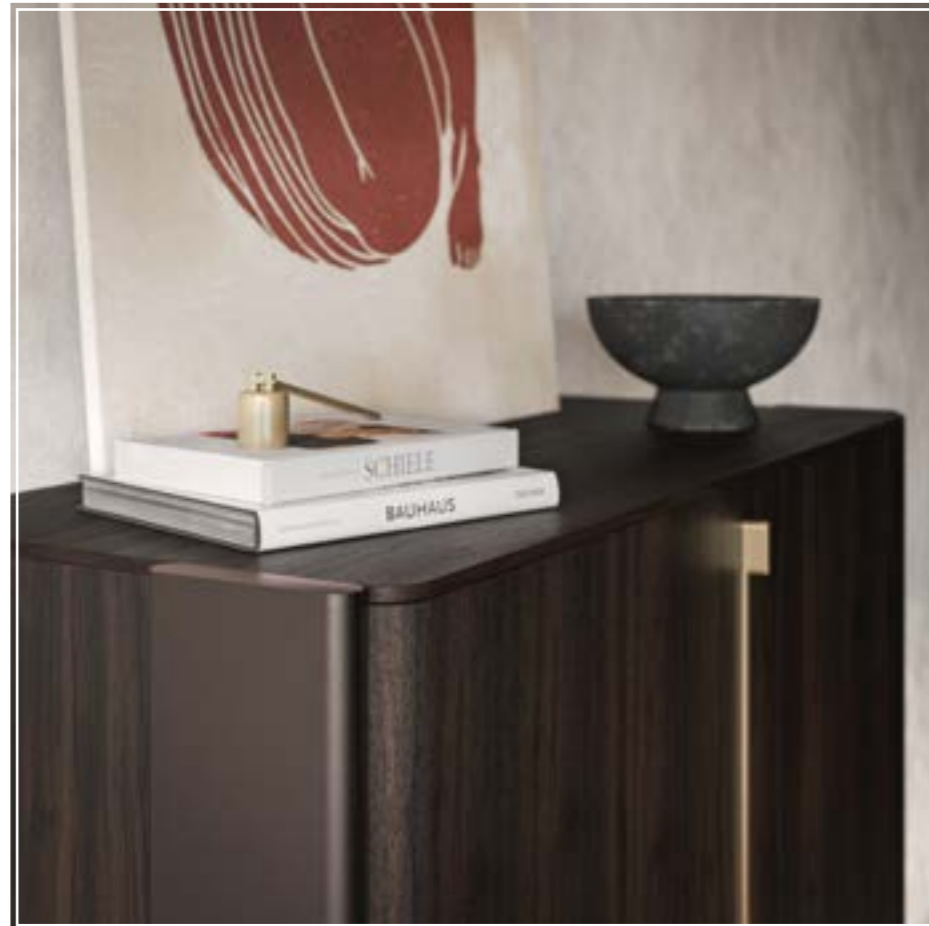

Cremona

Tosca Design | 2023

Mobile bar con anta scorrevole in noce Canaletto o rovere bruciato e meccanismo a controllo di gravità. Struttura in legno verniciato goffrato bronzo e noce Canaletto o rovere bruciato con particolari in acciaio verniciato ottone. Interno con specchio fumé, ripiano superiore in cristallo fumé e illuminazione a LED. Ripiano esterno inferiore in ceramica Marmi nei colori Portoro opaco, Corcovado o Colosseo.

Bar unit with sliding door in Canaletto walnut or burned oak laquered wood and anti-gravity mechanism. Frame in bronze laquered wood and Canaletto walnut or burned oak with details in brass laquered steel. Partially fumé mirrored inside, shelf in fumé glass and LED light. External lower top in Marmi ceramic matt Portoro, Corcovado or Colosseo.

CREMONA sideboards in burned oak and corcovado ceramic shelves