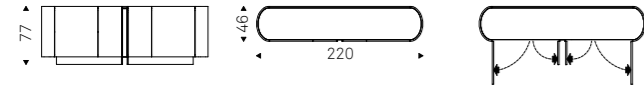

Dynasty

Andrea Lucatello | 2022

Madia contenitore in legno laccato titanio. Top e inserto in cristallo specchiato bronzo o in cristallo con stampa artistica decorativa nei colori Cotopaxi o Orobico. Ripiani interni in cristallo trasparente.

Sideboard in titanium lacquered wood. Top and insert in bronze mirrored glass or in glass with artistic decorative printing in colours Cotopaxi or Orobico. Internal clear glass shelves.