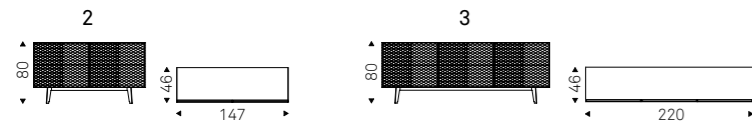

Absolut

Paolo Cattelan | 2017

Madia contenitore a due o tre ante in legno goffrato graphite, bianco, nero o in legno laccato titanio. Base in acciaio goffrato in tinta o goffrato titanio. Ante rivestite in ecopelle o pelle trapuntata nei colori come da campionario con profili in alluminio verniciato titanio goffrato. Ripiani interni in cristallo trasparente. Optional: cassetto interno posizionabile su ognuna delle ante. Optional: top in cristallo extrachiaro acidato verniciato bianco, graphite o nero o in cristallo specchiato bronzo.

Sideboard 2 or 3 doors in lacquered graphite, white, black embossed wood or lacquered titanium wood. Embossed steel base in the same color or lacquered titanium. Doors covered and quilted in synthetic leather or soft leather as per sample card with embossed titanium aluminum profiles. Internal clear glass shelves. Optional: internal drawer in each door. Optional: top in extra clear frosted glass painted white, graphite or black or bronze mirrored glass.