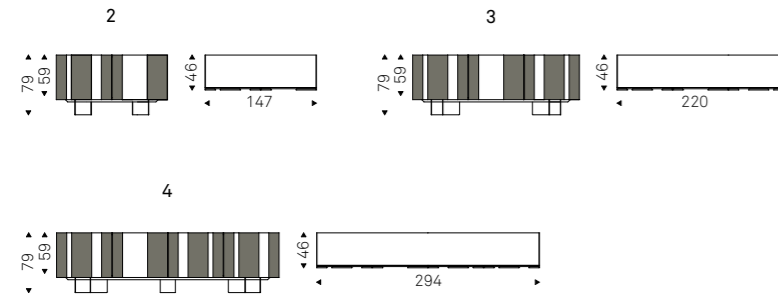

Amsterdam

Tosca Design | 2023

Madia contenitore a due, tre o quattro ante con struttura verniciata Oxybrass e top in cristallo specchiato bronzo. Ante in legno verniciato Oxybrass con inserti in rovere bruciato. Piedi in acciaio verniciato goffrato bronzo. Ripiani interni in cristallo trasparente.

Optional: cassetto interno posizionabile su ognuna delle ante.

Sideboard 2, 3 or 4 doors in Oxybrass laquered wood and top in bronze mirrored glass. Doors in Oxybrass laquered wood with burned oak inserts. Feet in bronze embossed laquered steel. Internal shelves in clear glass. Optional: internal drawer in each door.

AMSTERDAM-4 sideboard in oxybrass and burned oak - GLENN mirror in bronze mirrored glass