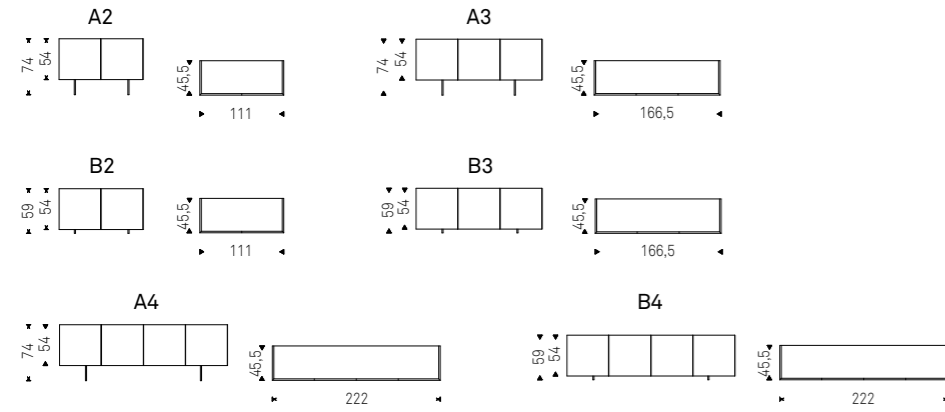

Arizona

Alessio Bassan | 2018

Madia contenitore in legno Brushed Bronze o Brushed Grey. Top in cristallo extrachiaro verniciato moka acidato. Piedi in acciaio verniciato gofrato nero. Ripiani interni in legno color graphite.

Sideboard in Brushed Bronze or Brushed Grey. Top in extra clear moka painted frosted glass. Black embossed lacquered steel feet. Internal shelves in graphite painted wood.