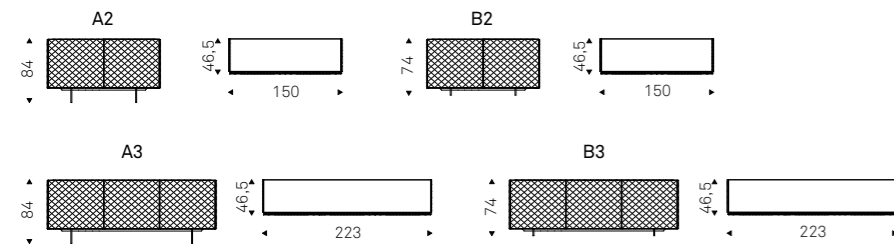

Vivaldi

P. Cattelan & L. Remedi | 2022

Madia con ante e fianchi in cristallo specchiato couture fumé o bronzo. Top in cristallo specchiato fumé o bronzo. Profili in alluminio verniciato nero gofrato. Piedini in acciaio inox lucido o verniciati graphite opaco. Contenitore a 2 o 3 ante in legno graphite e ripiani interni in cristallo trasparente. Optional: cassetto interno posizionabile su ognuna delle ante.

Sideboard with doors and sides in quilted fumé or bronze mirrored glass. Top in fumé or bronze mirrored glass. Profiles in embossed lacquered black aluminium. Feet in polished stainless steel or matt graphite lacquered. Sideboard 2 or 3 doors in graphite lacquered wood and internal clear glass shelves. Optional: internal drawer in each door.

VIVALDI B3 sideboard with fumé mirrored glass - KIMI rug in white colour