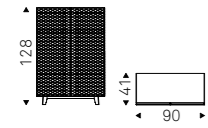

Tiffany

Paolo Cattelan | 2017

Madia contenitore in legno gofrato graphite o nero con base in acciaio gofrato in tinta. Ante rivestite in ecopelle o pelle trapuntata nei colori come da campionario con profili in alluminio verniciato titanio gofrato. Interno parzialmente specchiato e ripiani in cristallo fumé. ptional: kit luce interna a led.

Sideboard in lacquered graphite or black embossed wood. Embossed steel base in the same color. Doors covered and quilted in synthetic leather or soft leather as per sample card with embossed titanium aluminum profiles. Partially mirrored inside and fumé glass shelves. Optional: internal led light kit.