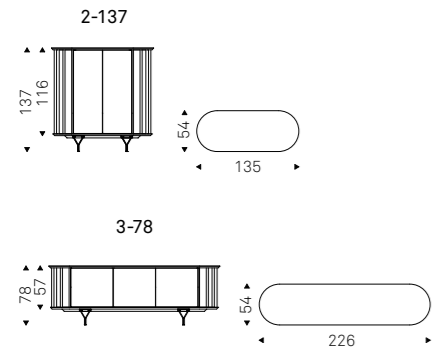

Costes

Tosca Design | 2022

Madia contenitore in legno noce Canaletto o rovere bruciato. Inserti metallici verniciati gofrato bronzo. Base in acciaio verniciato gofrato bronzo. Ripiani interni in cristallo fumé. Optional: luce a led.

Sideboard with wooden frame in Canaletto walnut or burned oak. Metal inserts in bronze embossed lacquered. Base in bronze embossed lacquered steel. Internal shelves in fumé glass. Optional: led light.