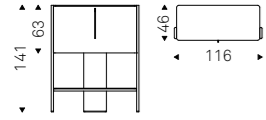

Cremona

Tosca Design | 2023

Mobile bar con anta scorrevole in noce Canaletto o rovere bruciato e meccanismo a controllo di gravità. Struttura in legno verniciato goffrato bronzo e noce Canaletto o rovere bruciato con particolari in acciaio verniciato ottone. Interno con specchio fumé, ripiano superiore in cristallo fumé e illuminazione a LED. Ripiano esterno inferiore in ceramica Marmi nei colori Portoro opaco, Corcovado o Colosseo.

Bar unit with sliding door in Canaletto walnut or burned oak laquered wood and anti-gravity mechanism. Frame in bronze laquered wood and Canaletto walnut or burned oak with details in brass laquered steel. Partially fumé mirrored inside, shelf in fumé glass and LED light. External lower top in Marmi ceramic matt Portoro, Corcovado or Colosseo.

CREMONA sideboards in burned oak and corcovado ceramic shelves