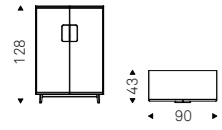

Tudor

Paolo Cattelan | 2020

Madia contenitore in legno goffrato graphite, nero, Brushed Bronze o Brushed Grey, con ante in Brushed Bronze o Brushed Grey. Piedini in acciaio verniciato goffrato graphite o nero. Interno parzialmente specchiato e ripiani in cristallo fumé.
Optional: kit luce interna a led.

Sideboard embossed lacquered graphite, black, Brushed Bronze or Brushed Grey wood, with doors in Brushed Bronze or Brushed Grey wood. Feet in graphite or black embossed lacquered steel. Partially mirrored inside and fumé glass shelves.
Optional: internal led light kit.