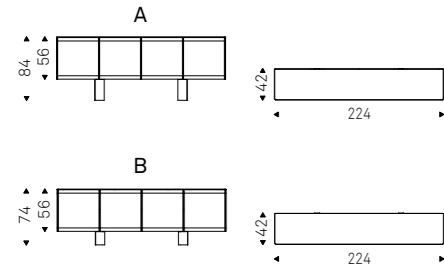

Boutique

Alberto Danese | 2019

Madia con struttura e piedi in acciaio verniciato gofrato nero, ante e fianchi in cristallo fumè con fasce in cristallo verniciato nero. Top e fondo in cristallo verniciato nero acidato, schienale interno in ecopelle o pelle trapuntata come da campionario. Ripiano interno in cristallo fumè. Illuminazione a led inclusa.

Sideboard with frame and feet in black embossed lacquered steel, doors and sides in fumé glass with stripes in black painted glass. Top and bottom in black painted frosted glass, internal back covered and quilted in soft leather or synthetic leather as per sample card. Internal shelf in fumé glass. LED light included.