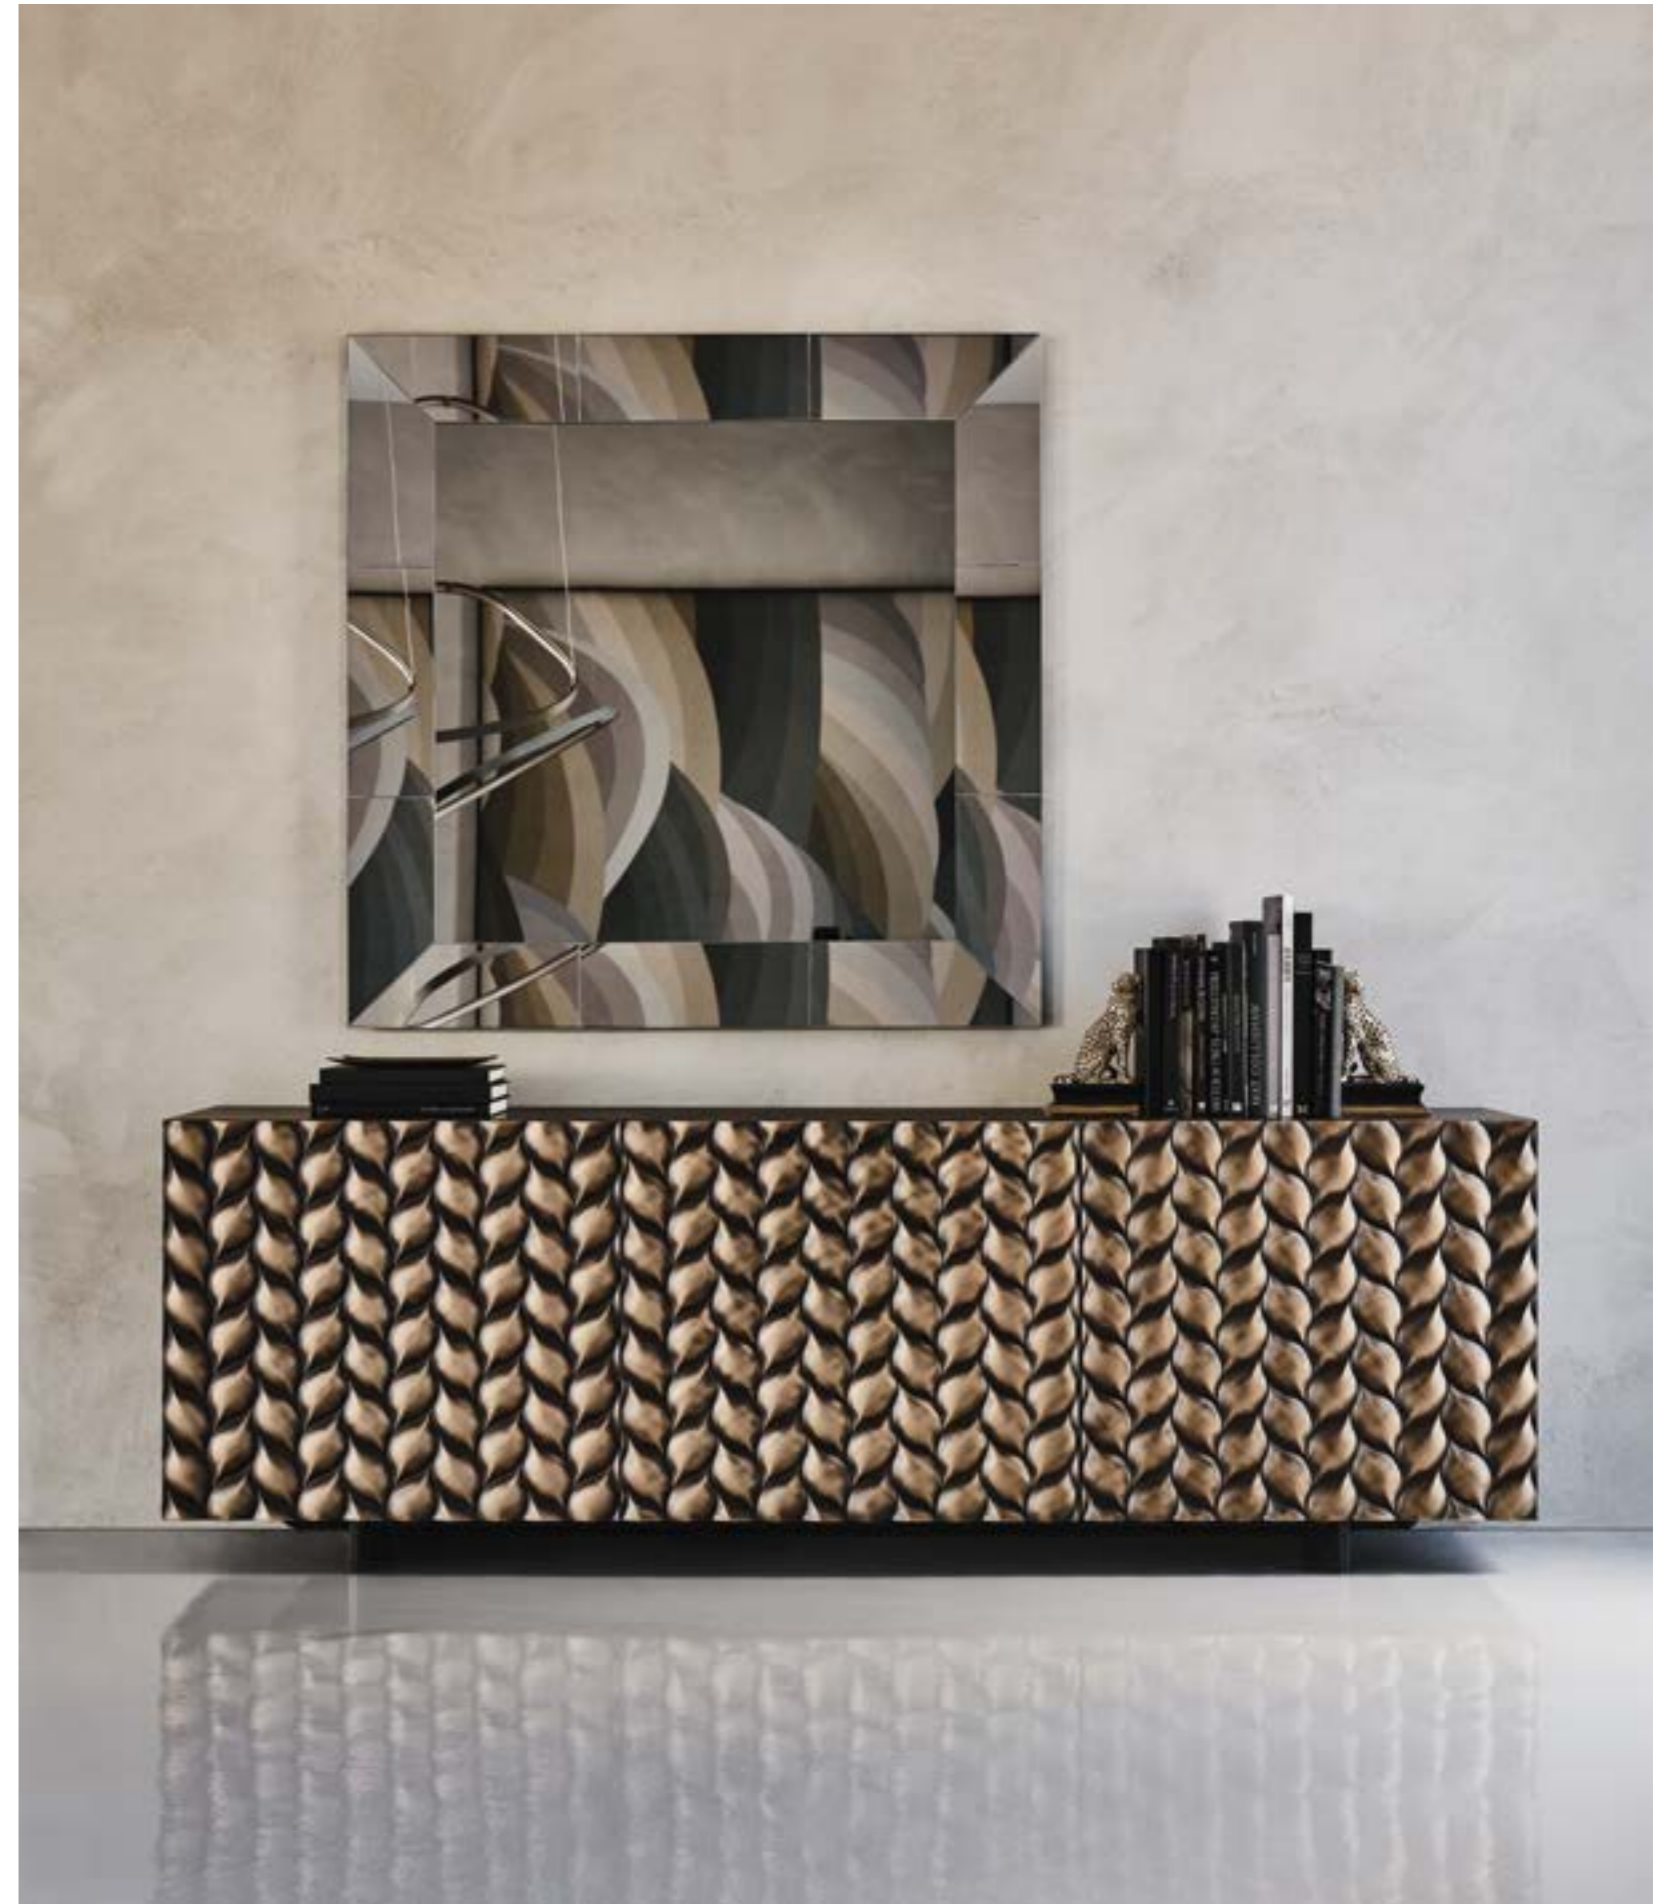

Lavander

Paolo Cattelan | 2020

Madia contenitore a due o tre ante in legno laccato graphite opaco, titanio, Brushed Bronze o Brushed Grey. Piedini in acciaio inox lucido o verniciati graphite opaco. Ripiani interni in cristallo trasparente. Optional: cassetto interno posizionabile su ognuna delle ante.

Sideboard 2 or 3 doors in matt graphite or titanium lacquered wood, Brushed Bronze or Brushed Grey. Polished stainless steel feet or graphite varnished. Internal clear glass shelves. Optional: internal drawer in each door.