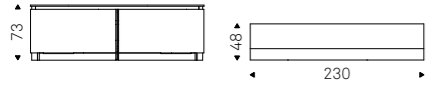

Europa Keramik

A. Lucatello & P. Cattelan | 2016

Madia con ante scorrevoli complanari e inserto nel top in ceramica
Marmi nei colori Alabastro, Supreme, Golden Calacatta opaco,
Golden Calacatta lucido, Portoro opaco, Portoro lucido, Sahara
Noir lucido, Makalu, Breccia, Arenal, Corcovado, Kaindy, Borghini
Calacatta opaco o Borghini Calacatta lucido e struttura verniciata
nero o graphite opaco. Ripiani interni in cristallo trasparente.

Sideboard with sliding doors and insert into the top in ceramic
Marmi Alabastro, Supreme, matt Golden Calacatta, glossy Golden
Calacatta matt Portoro, glossy Portoro, glossy Sahara Noir, Makalu,
Breccia, Arenal, Corcovado, Kaindy, matt Borghini Calacatta or glossy
Borghini Calacatta and black or matt graphite painted frame. Internal
shelves in clear glass.