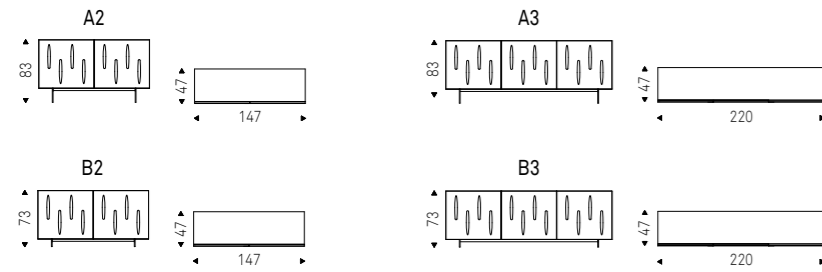

Carnaby

R. industrial design | 2019

Madia contenitore a due o tre ante in legno laccato moka lucido, graphite opaco o titanio. Ante in cristallo bombato specchiato bronzo o fumé con profili in alluminio verniciato titanio gofrato. Piedini in acciaio inox lucido, verniciati graphite opaco. Ripiani interni in cristallo trasparente.

Optional: cassetto interno posizionabile su ognuna delle ante.

Optional: top in cristallo specchiato in tinta con le ante.

Sideboard 2 or 3 doors lacquered glossy moka, matt graphite or titanium. Doors in smoked grey or bronze convex mirrored glass with embossed titanium aluminum profiles. Polished stainless steel feet, matt graphite varnished. Internal clear glass shelves.

Optional: internal drawer in each door.

Optional: mirrored glass top matching the doors colour.