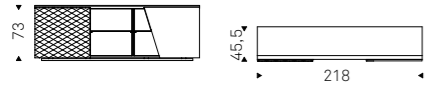

Aston

STC studio | 2018

Madia contenitore in legno gofrato nero e base in acciaio gofrato nero. Anta sinistra rivestita in ecopelle o pelle trapuntata nei colori come da campionario con profili in alluminio verniciato titanio gofrato. Vano centrale con specchio. Anta destra in noce Canaletto, rovere bruciato o Brushed Bronze con particolari in cromo nero. Ripiani interni in cristallo fumè.

Sideboard in lacquered black embossed wood. Black embossed steel base. Left door covered and quilted in synthetic leather or soft leather as per sample card with embossed titanium aluminum profiles. Central section with mirror. Right door in Canaletto walnut, burned oak or Brushed Bronze with black chrome details. Internal fumé glass shelves.