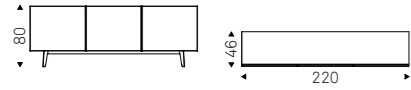

Metropol

Paolo Cattelan | 2017

Madia contenitore in legno gofrato graphite, bianco, nero o in legno laccato titanio. Base in acciaio gofrato in tinta o gofrato titanio. Ante in ceramica Marmi nei colori Alabastro, Supreme, Golden Calacatta opaco, Golden Calacatta lucido, Portoro opaco, Portoro lucido, Sahara Noir lucido, Makalu, Breccia, Arenal, Corcovado, Kaindy, Borghini Calacatta opaco o Borghini Calacatta lucido con profili in alluminio verniciato titanio gofrato. Ripiani interni in cristallo trasparente. Optional: cassetto interno posizionabile su ognuna delle ante. Optional: top in cristallo extrachiaro acidato verniciato bianco, graphite o nero o in cristallo specchiato bronzo.

Sideboard in lacquered graphite, white, black embossed wood or lacquered titanium wood. Embossed steel base in the same color or lacquered titanium. Doors in ceramic Marmi Alabastro, Supreme, matt Golden Calacatta, glossy Golden Calacatta, matt Portoro, glossy Portoro, glossy Sahara Noir, Makalu, Breccia, Arenal, Corcovado, Kaindy, matt Borghini Calacatta or glossy Borghini Calacatta with embossed titanium aluminum profiles. Internal clear glass shelves. Optional: internal drawer in each door. Optional: top in extra clear frosted glass painted white, graphite or black or bronze mirrored glass.