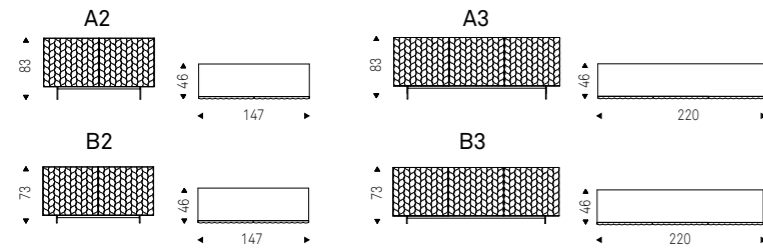

Lavander

Paolo Cattelan | 2020

Madia contenitore a due o tre ante in legno laccato graphite opaco, titanio, Brushed Bronze o Brushed Grey. Piedini in acciaio inox lucido o verniciati graphite opaco. Ripiani interni in cristallo trasparente. Optional: cassetto interno posizionabile su ognuna delle ante.

Sideboard 2 or 3 doors in matt graphite or titanium lacquered wood, Brushed Bronze or Brushed Grey. Polished stainless steel feet or graphite varnished. Internal clear glass shelves. Optional: internal drawer in each door.