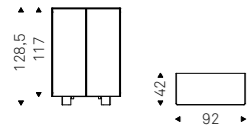

Boutique Alta

Alberto Danese | 2020

Madia con struttura e piedi in acciaio verniciato gofrato nero, ante e fianchi in cristallo fumè con fasce in cristallo verniciato nero. Top e fondo in cristallo verniciato nero acidato, schienale interno in ecopelle o pelle trapuntata come da campionario. Ripiani interni in cristallo fumè. Illuminazione a led inclusa.

Sideboard with frame and feet in black embossed lacquered steel, doors and sides in fumé glass with stripes in black painted glass. Top and bottom in black painted frosted glass, internal back covered and quilted in soft leather or synthetic leather as per sample card. Internal shelves in fumé glass. LED light included.