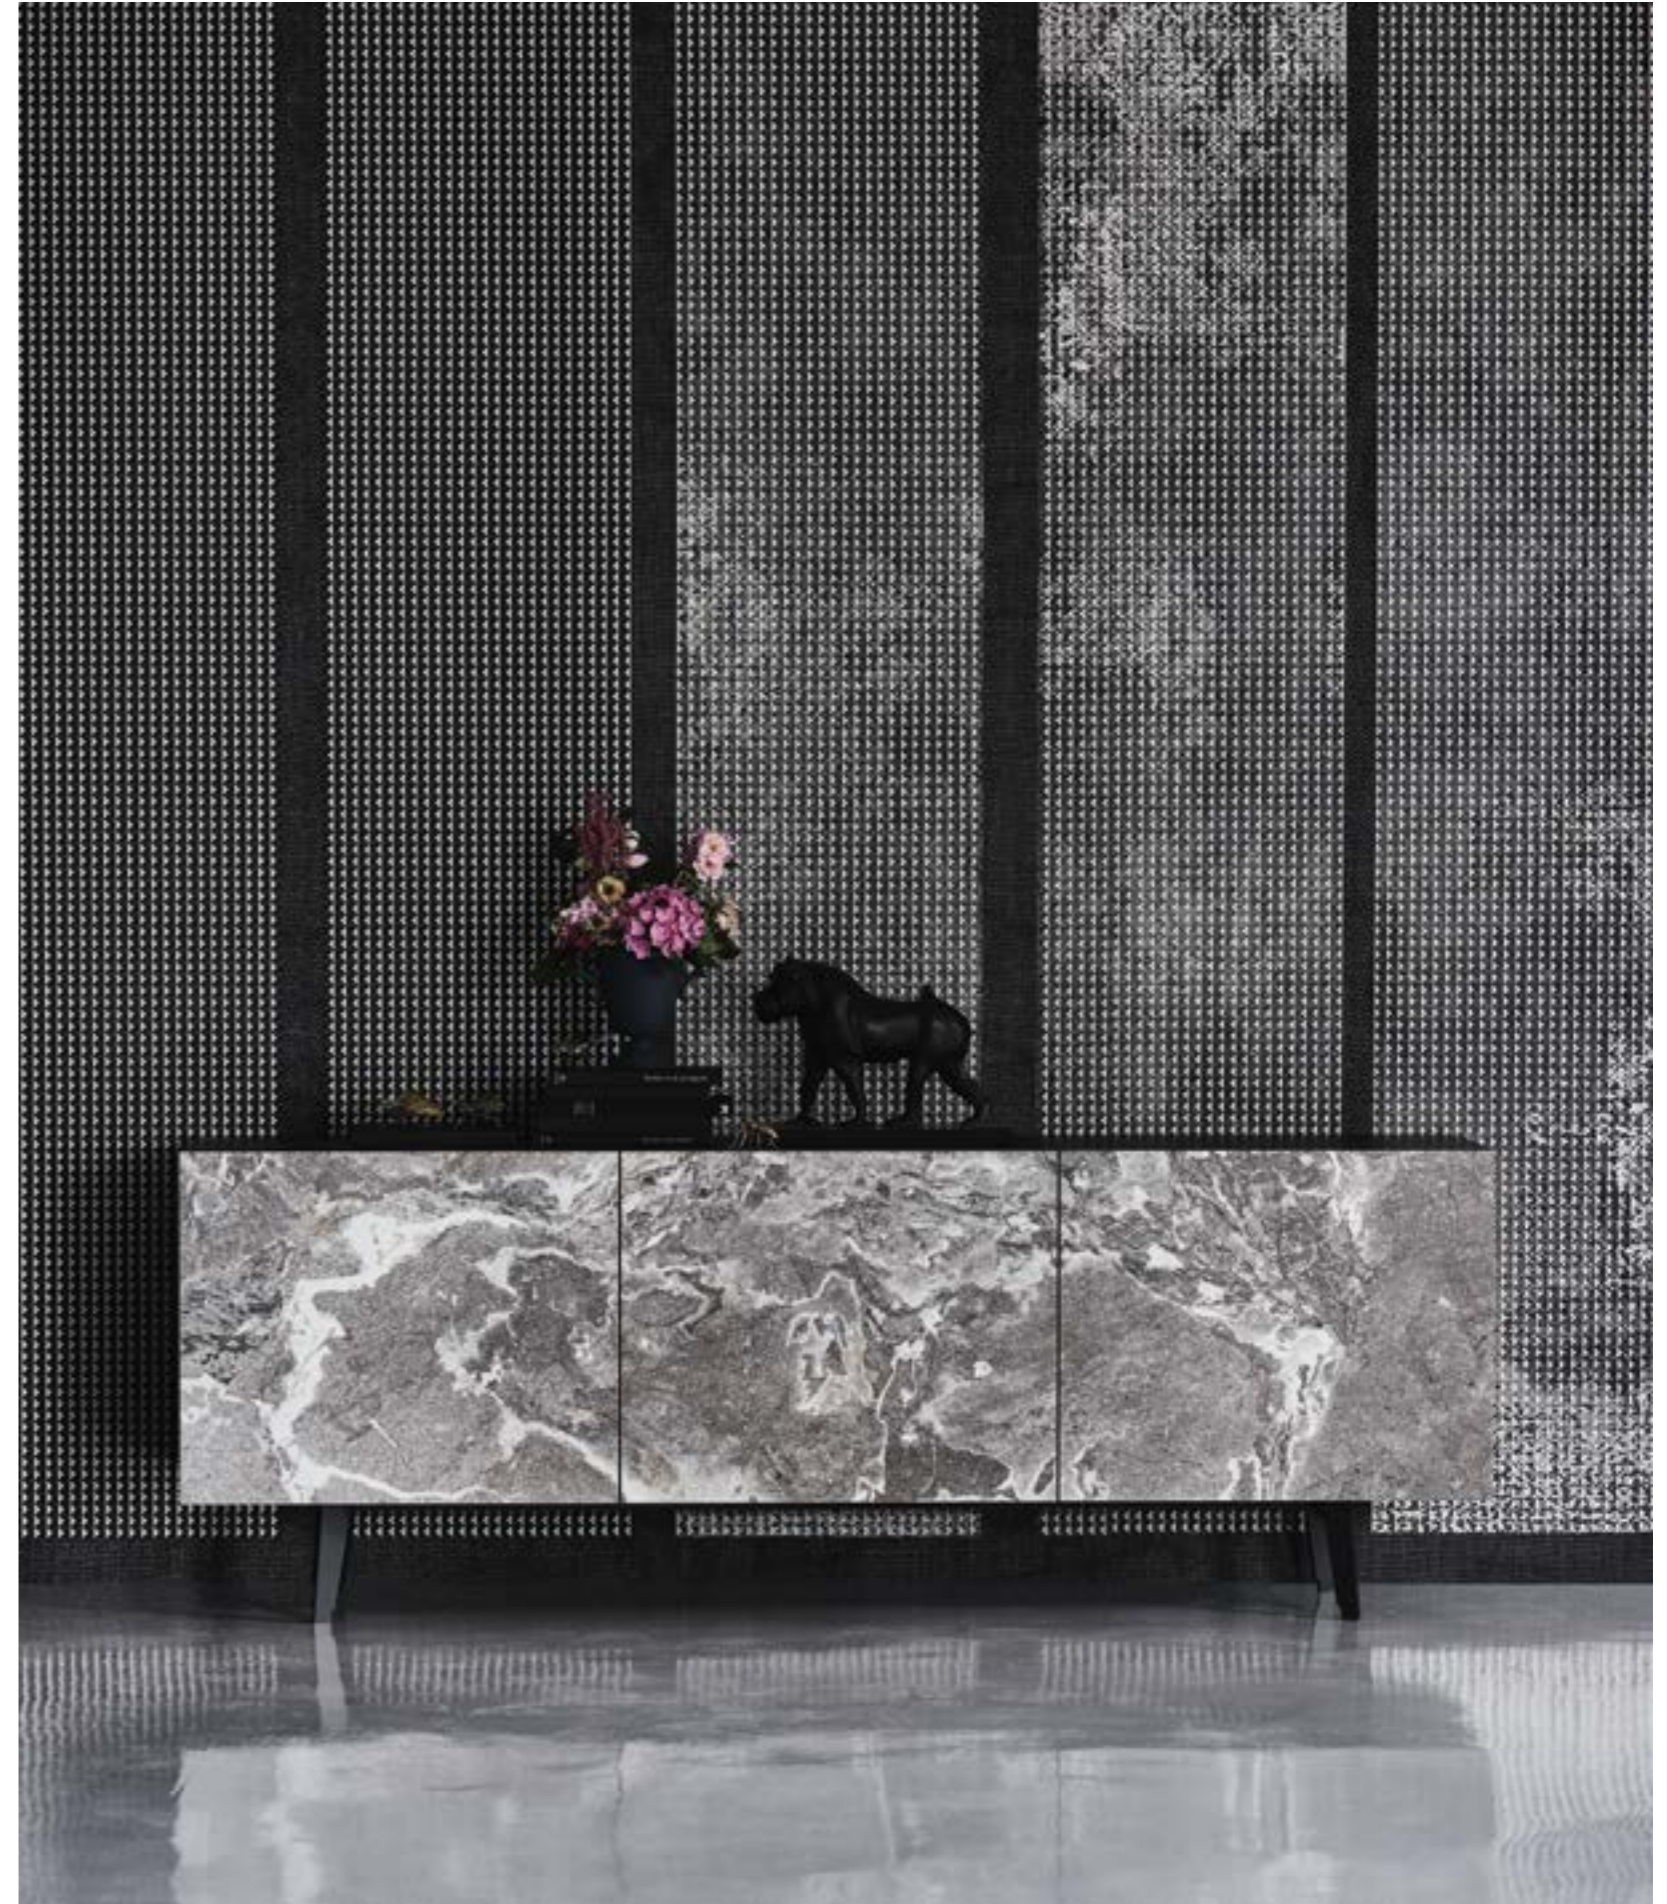

Metropol

Paolo Cattelan | 2017

Madia contenitore in legno gofrato graphite, bianco, nero o in legno laccato titanio. Base in acciaio gofrato in tinta o gofrato titanio. Ante in ceramica Marmi nei colori Alabastro, Supreme, Golden Calacatta opaco, Golden Calacatta lucido, Portoro opaco, Portoro lucido, Sahara Noir lucido, Makalu, Breccia, Arenal, Corcovado, Kaindy, Borghini Calacatta opaco o Borghini Calacatta lucido con profili in alluminio verniciato titanio gofrato. Ripiani interni in cristallo trasparente. Optional: cassetto interno posizionabile su ognuna delle ante. Optional: top in cristallo extrachiaro acidato verniciato bianco, graphite o nero o in cristallo specchiato bronzo.

Sideboard in lacquered graphite, white, black embossed wood or lacquered titanium wood. Embossed steel base in the same color or lacquered titanium. Doors in ceramic Marmi Alabastro, Supreme, matt Golden Calacatta, glossy Golden Calacatta, matt Portoro, glossy Portoro, glossy Sahara Noir, Makalu, Breccia, Arenal, Corcovado, Kaindy, matt Borghini Calacatta or glossy Borghini Calacatta with embossed titanium aluminum profiles. Internal clear glass shelves. Optional: internal drawer in each door. Optional: top in extra clear frosted glass painted white, graphite or black or bronze mirrored glass.