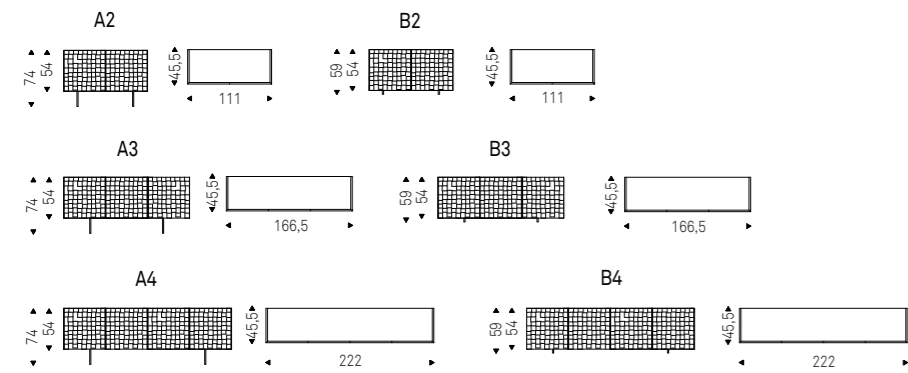

Arizona Crossing

Alessio Bassan | 2022

Madia contenitore in legno Brushed Bronze o Brushed Grey con lavorazione incrociata. Top in cristallo extrachiaro verniciato moka acidato. Piedi in acciaio verniciato gofrato nero. Ripiani interni in legno color graphite.

Sideboard in Brushed Bronze or Brushed Grey with woven effect. Top in extra clear moka painted frosted glass. Black embossed lacquered steel feet. Internal shelves in graphite painted wood.

ARIZONA A4 sideboard in brushed bronze