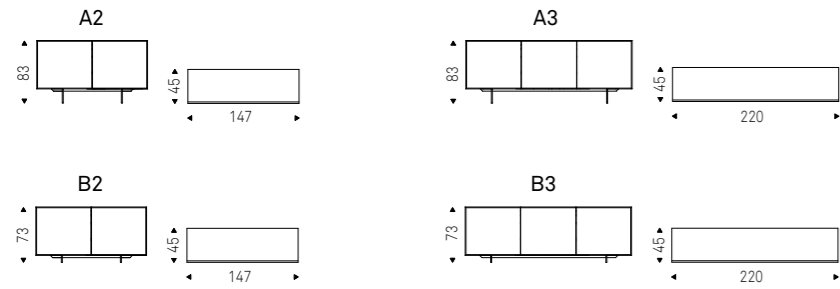

Oxford

Andrea Lucatello | 2014

Madia contenitore con struttura in legno verniciato graphite opaco. Ante in noce Canaletto o rovere bruciato. Piedi in acciaio verniciato goffrato nero. Ripiani interni in cristallo trasparente. Optional: cassetto interno posizionabile su ognuna delle ante.

Sideboard with wooden frame in matt graphite lacquered wood. Doors in Canaletto walnut or burned oak. Black embossed painted steel feet. Internal clear glass shelves. Optional: internal drawer in each door.