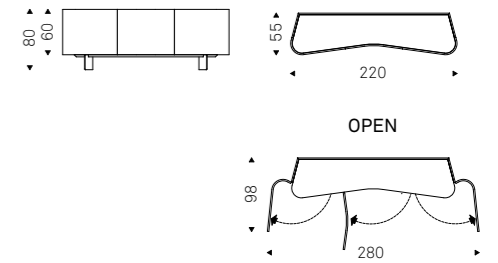

Blues

A. Lucatello & G. Cattelan | 2022

Madia contenitore in legno laccato titanio. Piedini in acciaio verniciato gofrato graphite. Top in cristallo specchiato fumé. Ripiani interni in cristallo trasparente.

Sideboard in titanium lacquered wood. Feet in graphite embossed lacquered steel. Top in fumé mirrored glass. Internal clear glass shelves.