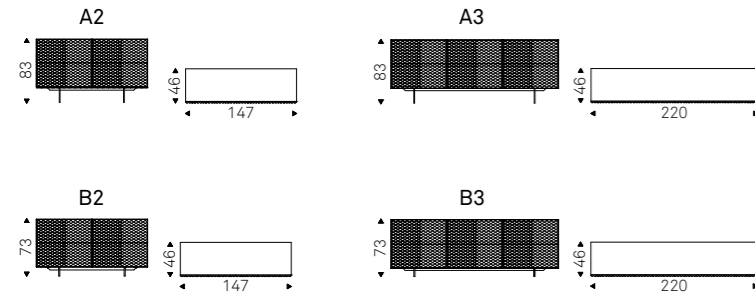

Sideboard in titanium lacquered wood with polyurethane doors. Polished stainless steel feet or matt graphite varnished. Internal shelves in clear glass.

Optional: internal drawer in each door.

◀ ROYALTON B2 sideboard in titanium  
▶ ROYALTON B3 sideboard in titanium - RADJA rug