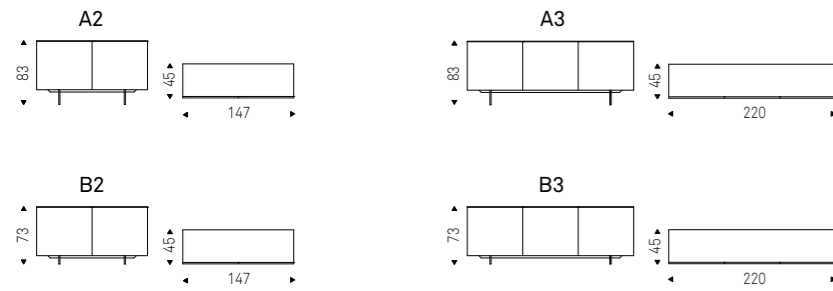

Focus

Paolo Cattelan | 2021

Madia contenitore a due o tre ante in legno laccato bianco opaco. Ante in cristallo extrachiaro verniciato bianco e profili in alluminio verniciato titanio gofrato. Piedini in acciaio inox lucido o verniciati bianco opaco. Ripiani interni in cristallo trasparente. Optional: cassetto interno posizionabile su ognuna delle ante. Optional: top in cristallo extrachiaro verniciato bianco.

Sideboard 2 or 3 doors in matt white lacquered wood. Doors in extra clear white painted glass and embossed titanium aluminum profiles. Polished stainless steel feet or matt white varnished. Internal clear glass shelves. Optional: internal drawer in each door. Optional: extra clear white painted glass top.