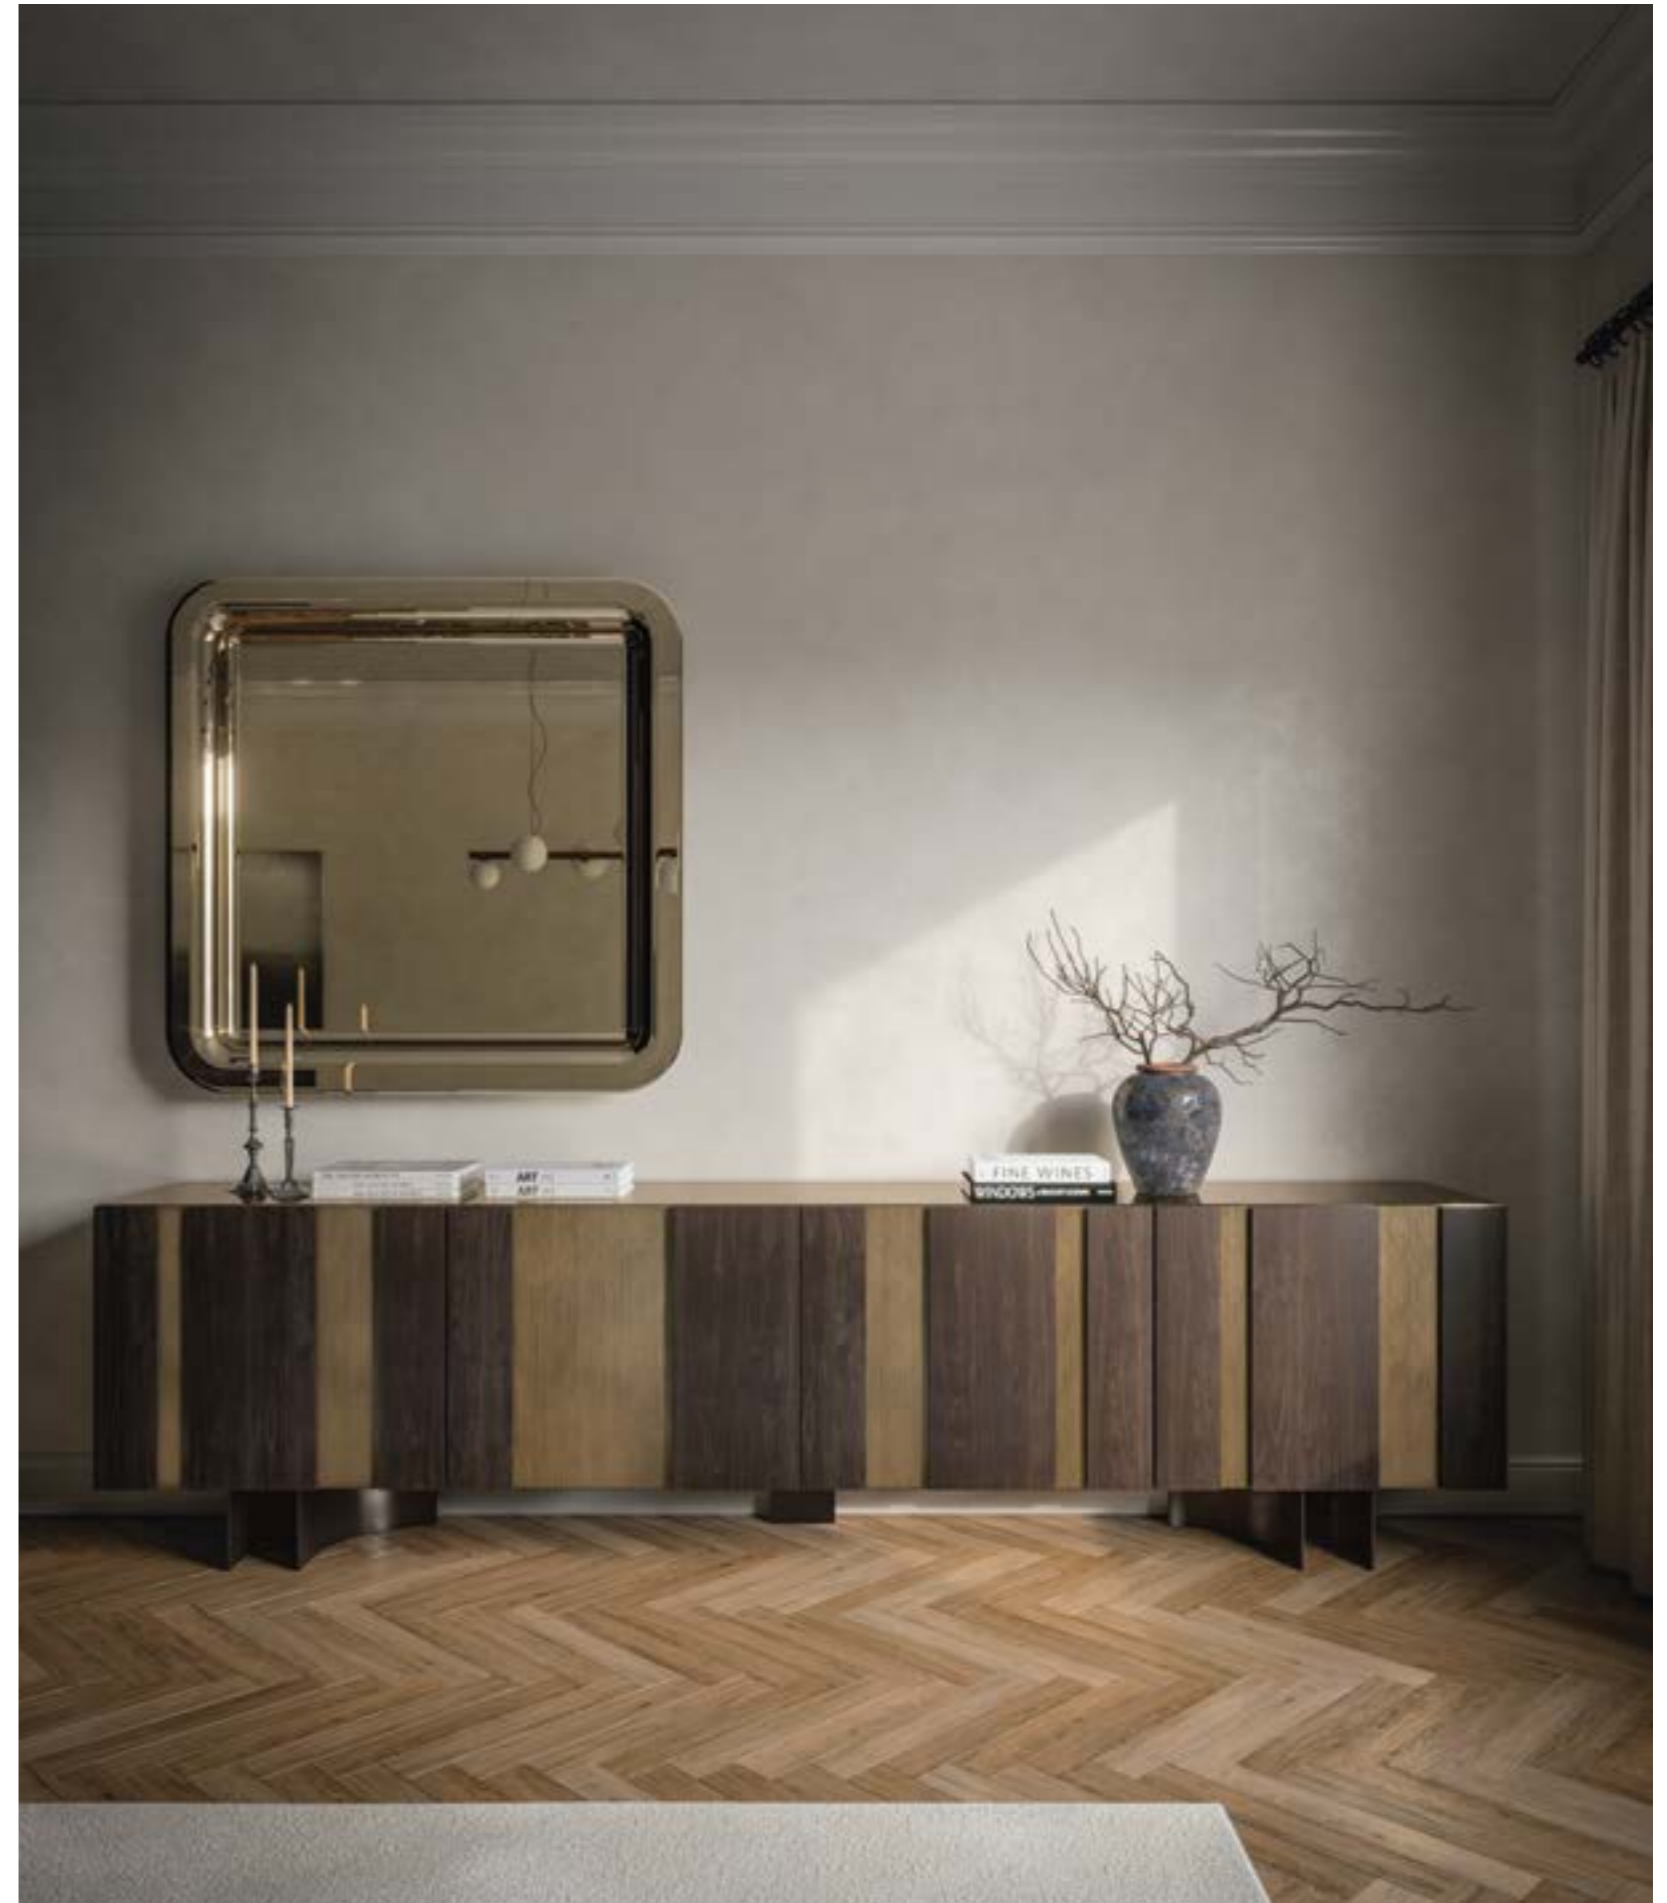

Amsterdam

Tosca Design | 2023

Madia contenitore a due, tre o quattro ante con struttura verniciata Oxybrass e top in cristallo specchiato bronzo. Ante in legno verniciato Oxybrass con inserti in rovere bruciato. Piedi in acciaio verniciato goffrato bronzo. Ripiani interni in cristallo trasparente.

Optional: cassetto interno posizionabile su ognuna delle ante.

Sideboard 2, 3 or 4 doors in Oxybrass laquered wood and top in bronze mirrored glass. Doors in Oxybrass laquered wood with burned oak inserts. Feet in bronze embossed laquered steel. Internal shelves in clear glass. Optional: internal drawer in each door.

AMSTERDAM-4 sideboard in oxybrass and burned oak - GLENN mirror in bronze mirrored glass