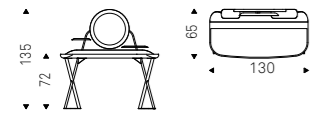

Paolo Cattelan | 2020

Console da trucco con base in acciaio verniciato gofrato titanio, bronzo o nero. Piano in ceramica Marmi nei colori Alabastro, Supreme, Golden Calacatta opaco, Golden Calacatta lucido, Portoro opaco, Portoro lucido, Sahara Noir lucido, Makalu, Breccia, Arenal, Corcovado, Kaindy, Borghini Calacatta opaco, Borghini Calacatta lucido o Zefiro con profilo inferiore arrotondato e verniciato Brushed Bronze o Brushed Grey e gola portaoggetti in metallo verniciato Brushed Bronze o Brushed Grey. Specchiera in acciaio verniciato gofrato titanio, bronzo, nero, Brushed Bronze o Brushed Grey con supporti laterali e ripiani in acciaio verniciato gofrato titanio, bronzo o nero. Illuminazione a led.

Dressing desk with base in titanium, bronze or black embossed lacquered steel. Top in ceramic Marmi Alabastro, Supreme, matt Golden Calacatta, glossy Golden Calacatta, matt Portoro, glossy Portoro, glossy Sahara Noir, Makalu, Breccia, Arenal, Corcovado, Kaindy, matt Borghini Calacatta, glossy Borghini Calacatta or Zefiro with Brushed Bronze or Brushed Grey lacquered and rounded lower profile and grooved tray in Brushed Bronze or Brushed Grey lacquered steel. Mirror with frame in titanium, bronze, black, Brushed bronze or Brushed Grey embossed lacquered steel with lateral supports and shelves in titanium, bronze or black embossed lacquered steel. LED light.

◀ COCOON TROUSSE KERAMIK desk with black base, zefiro ceramic top and brushed bronze profile
▶ COCOON TROUSSE KERAMIK desk with bronze base, breccia ceramic top and brushed bronze profile - WILMA chair in soft leather 951 castoro