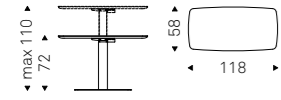

Runner Wood

Paolo Cattelan | 2022

Scrivania regolabile elettricamente in altezza. Struttura in acciaio verniciato gofrato titanio o bronzo. Piano in MDF laccato grafite opaco e legno noce Canaletto o rovere bruciato.

Desk with electrically adjustable height. Frame in titanium or bronze embossed lacquered steel. Top in lacquered graphite and Canaletto walnut or burned oak.