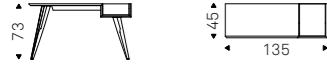

Batik

Andrea Lucatello | 2015

Scrivania con gambe in acciaio verniciato gofrato graphite o bianco con inserti in noce Canaletto. Piano in legno verniciato gofrato bianco o graphite con contenitore in noce Canaletto.

Desk with base in graphite or white embossed lacquered steel with profiles in Canaletto walnut. Top in white or graphite embossed lacquered wood with container in Canaletto walnut.

BATIK desk with white base/top and Canaletto walnut profiles/container - TYLER A chair in soft leather 953 ardesia, graphite and Canaletto walnut frame - AIRPORT bookcase with graphite structure and white shelves - MAPOON rug