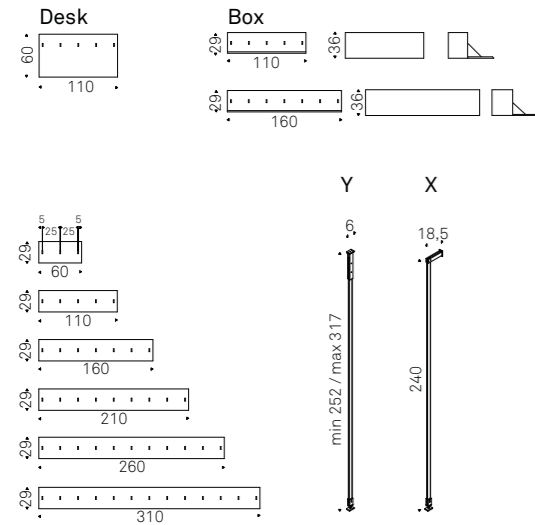

Airport

Giorgio Cattelan | 2014

Libreria componibile con fissaggio a muro o a soffitto. Montanti e staffe in acciaio verniciato gofrato titanio, bronzo, graphite, bianco o nero. Ripiani e contenitori in legno verniciato gofrato graphite, bianco, in noce Canaletto, rovere bruciato, Brushed Bronze o Brushed Grey.

Modular wall- or ceiling-hanging bookcase. Brackets and pillars in titanium, bronze, graphite, white or black embossed lacquered steel. Shelves and containers in Canaletto walnut, burned oak, embossed graphite or white painted wood, Brushed Bronze or Brushed Grey.

◀ AIRPORT desk with graphite structure and Canaletto walnut shelves
▶ AIRPORT with black structure and burned oak shelves - INDY 111 chair in polyurethane P02 lino and titanium base - LAMPO B lamp in black - MUMBAI rug