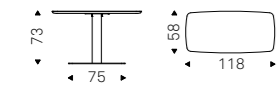

Run Keramik

Paolo Cattelan | 2023

Scrivania in acciaio verniciato gofrato titanio o bronzo. Piano in ceramica Marmi nei colori Golden Calacatta opaco, Golden Calacatta lucido, Portoro opaco, Portoro lucido o Breccia.

Desk in titanium or bronze embossed lacquered steel. Top in ceramic Marmi matt Golden Calacatta, glossy Golden Calacatta, matt Portoro, glossy Portoro or Breccia.

RUNNER KERAMIK desk with titanium base and Breccia top – RIHANNA X chair in soft leather 951 castoro and titanium frame – PLANETA lamp