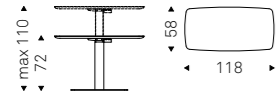

Runner Keramik

Paolo Cattelan | 2022

Scrivania regolabile elettricamente in altezza. Struttura in acciaio verniciato gofrato titanio o bronzo. Piano in ceramica Marmi nei colori Golden Calacatta opaco, Golden Calacatta lucido, Portoro opaco, Portoro lucido o Breccia.

Desk with electrically adjustable height. Frame in titanium or bronze embossed lacquered steel. Top in ceramic Marmi matt Golden Calacatta, glossy Golden Calacatta, matt Portoro, glossy Portoro or Breccia.