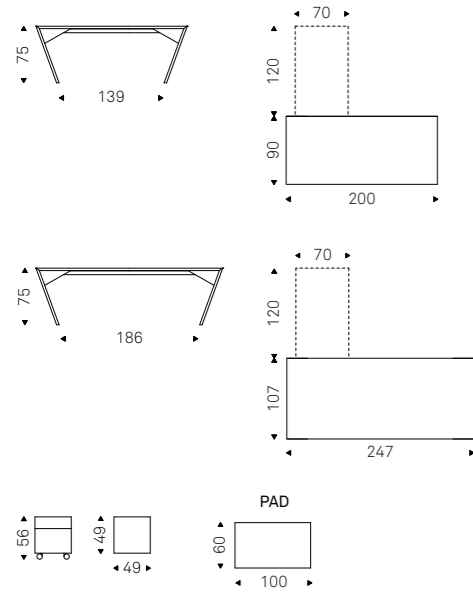

Vega

Giorgio Cattelan | 2006

Scrivania in acciaio inox lucido o rivestita in noce Canaletto o rovere bruciato con interno verniciato graphite opaco. Accessori disponibili: dattilo nella stessa finitura della scrivania (deve essere sorretto da cassetiera), cassetiera su ruote a due cassetti con struttura verniciata graphite e frontale in cuoio come da campionario, pad in cuoio come da campionario.

Desk in polished stainless steel or covered in Canaletto walnut or burned oak with inner sides painted in matt graphite. Optional accessories: peninsula in the same finish as the desk (to be supported by drawer-unit), two-drawer-unit on wheels with graphite lacquered structure and front part of the drawers in leather as per sample card, pad in leather as per sample card.