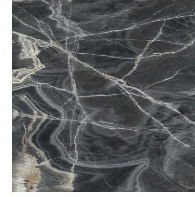

finishes available for the base of the table - from the lacquered version to the highly prized solid wood (Hippos Wood) - all enhance the craftsmanship required to produce it along with the painstaking attention to detail. The support surface is available in a range of options including glass, ceramic, marble and wood, thereby guaranteeing the ability to adapt to any environment.

Finishes

TOP

Ceramic

Mat ceramic
Alaska White

Mat ceramic
Ardesia grey

Mat ceramic
Augusta

Glossy ceramic
Black Onyx

Glossy ceramic
Calacatta

Silk finish ceramic
Calacatta macchia
vecchia

Glossy ceramic
Imperial grey

Mat ceramic
Laurent

Glossy ceramic
Mountain peak

Glossy ceramic
Rosso imperiale

Marble

Marble
Calacatta

Marble
Carrara

Veneered wood
Walnut Canaletto

Solid wood
American walnut

Solid wood
Brushed coal oak

Solid wood
Brushed natural oak

Transparent Glass

Glass
Transparent

Glass
Bronzed

Glass
Smoked