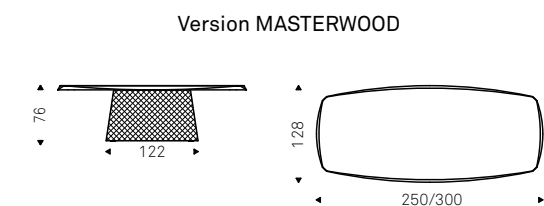

Versión "Masterwood": sobre en forma de barco en Nogal Canaletto o roble ahumado realizado con láminas de madera en posición diagonal. Cantos oblicuos y redondeados hacia abajo.

Esstisch mit Basis aus gebogenem und verspiegeltem bronze oder fumé Glas mit Stepp-Optik.

Version "B": Platte mit schrägen Kanten aus Nussbaum Canaletto oder "verbrannte Eiche".

Version "C": Platte aus Ulme offenporig lackiert matt schwarz mit Brushed Bronze lackiertem abgerundetem Profil.

Version "Masterwood": bootsförmige Platte aus Nussbaum Canaletto oder verbrannte Eiche hergestellt aus verschiedenen, diagonal eingeordneten Leisten. Schräge und abgerundete Kanten.

Atrium Wood Round

Lorenzo Remedi & P. Cattelan | 2022

Tavolo con base in cristallo curvato specchiato couture fumé o bronzo.

Piano in noce Canaletto o rovere bruciato.

Table with base in mirrored and quilted fumé or bronze curved glass.

Top in Canaletto walnut or burned oak.

Table base en verre miroité courbé fumé ou bronze et matelassé.

Plateau en noyer Canaletto ou rovere brulé.

Mesa con base en cristal curvado reflejado couture fumé o bronce.

Sobre cen nogal Canaletto o roble ahumado.

Esstisch mit Basis aus gebogenem und verspiegeltem bronze oder fumé Glas mit Stepp-Optik.

Platte aus Nussbaum Canaletto oder "verbrannte Eiche".