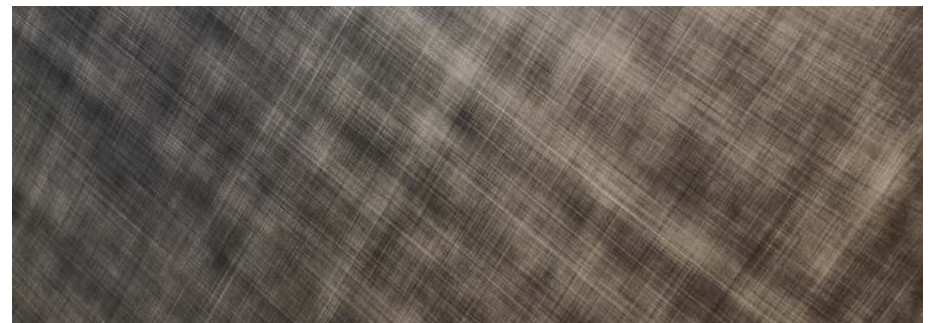

NC Walnut Canaletto

RB Burned Oak

OLM73 Elm open pore matt black

MASTERWOOD Burned Oak

MASTERWOOD Canaletto Walnut

PREMIUM PROFILE FINISHES

Marble

BRUSHED BRONZE