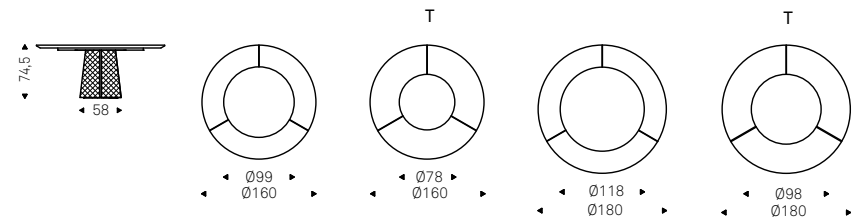

Table base en verre miroité courbé fumé ou bronze et matelassé.

Plateau en noyer Canaletto ou rouvre brûlé et insert en céramique Marmi dans les couleurs Alabastro, Supreme, Golden Calacatta opaque, Golden Calacatta brillante, Portoro opaque, Portoro brillant, Sahara Noir brillant, Makalu, Breccia ou Arenal. Inserts en chrome noir. Version "T" avec encart en céramique pivotant.

Mesa con base en cristal curvado reflejado couture fumé o bronzo. Sobre en madera nogal Canaletto o roble ahumado con detalle en cerámica Marmi colores Alabastro, Supreme, Golden Calacatta mate, Golden Calacatta brillo, Portoro mate, Portoro brillo, Sahara Noir brillo, Makalu, Breccia o Arenal. Detalle en cromo negro. Versión "T" con inserto en ceramica giratorio.

Esstisch mit Basis aus gebogenem und verspiegeltem bronze oder fumé Glas mit Stepp-Optik. Platte in Nussbaum Canaletto oder "verbrannte Eiche". Keramik Marmi Einsätze in den Farben Alabastro, Supreme, matt Golden Calacatta, glänzend Golden Calacatta, matt Portoro, glänzend Portoro, glänzend Sahara Noir, Makalu, Breccia oder Arenal. Detail in schwarz Chrome. Version "T" mit drehbarem Keramikeinsatz.