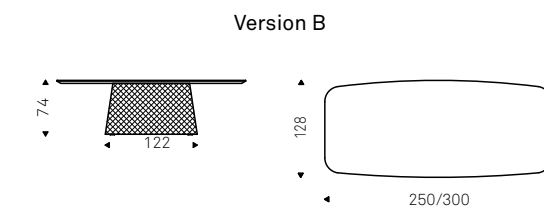

Versión "Masterwood": sobre en forma de barco en Nogal Canaletto o roble ahumado realizado con láminas de madera en posición diagonal. Cantos oblicuos y redondeados hacia abajo.

Esstisch mit Basis aus gebogenem und verspiegeltem bronze oder fumé Glas mit Stepp-Optik.

Version "B": Platte mit schrägen Kanten aus Nussbaum Canaletto oder "verbrannte Eiche".

Version "C": Platte aus Ulme offenporig lackiert matt schwarz mit Brushed Bronze lackiertem abgerundetem Profil.

Version "Masterwood": bootsförmige Platte aus Nussbaum Canaletto oder verbrannte Eiche hergestellt aus verschiedenen, diagonal eingeordneten Leisten. Schräge und abgerundete Kanten.

Atrium Wood Round

Lorenzo Remedi & P. Cattelan | 2022

Tavolo con base in cristallo curvato specchiato couture fumé o bronzo.

Piano in noce Canaletto o rovere bruciato.

Table with base in mirrored and quilted fumé or bronze curved glass.

Top in Canaletto walnut or burned oak.

Table base en verre miroité courbé fumé ou bronze et matelassé.

Plateau en noyer Canaletto ou rovere brulé.

Mesa con base en cristal curvado reflejado couture fumé o bronce.

Sobre cen nogal Canaletto o roble ahumado.

Esstisch mit Basis aus gebogenem und verspiegeltem bronze oder fumé Glas mit Stepp-Optik.

Platte aus Nussbaum Canaletto oder "verbrannte Eiche".