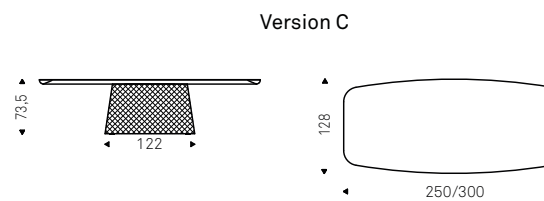

Versión "Masterwood": sobre en forma de barco en Nogal Canaletto o roble ahumado realizado con láminas de madera en posición diagonal. Cantos oblicuos y redondeados hacia abajo.

Esstisch mit Basis aus gebogenem und verspiegeltem bronze oder fumé Glas mit Stepp-Optik.

Version "B": Platte mit schrägen Kanten aus Nussbaum Canaletto oder "verbrannte Eiche".

Version "C": Platte aus Ulme offenporig lackiert matt schwarz mit Brushed Bronze lackiertem abgerundetem Profil.

Version "Masterwood": bootsförmige Platte aus Nussbaum Canaletto oder verbrannte Eiche hergestellt aus verschiedenen, diagonal eingeordneten Leisten. Schräge und abgerundete Kanten.

Atrium Wood Round

Lorenzo Remedi & P. Cattelan | 2022

Tavolo con base in cristallo curvato specchiato couture fumé o bronzo.

Piano in noce Canaletto o rovere bruciato.

Table with base in mirrored and quilted fumé or bronze curved glass.

Top in Canaletto walnut or burned oak.

Table base en verre miroité courbé fumé ou bronze et matelassé.

Plateau en noyer Canaletto ou rovere brulé.

Mesa con base en cristal curvado reflejado couture fumé o bronce.

Sobre cen nogal Canaletto o roble ahumado.

Esstisch mit Basis aus gebogenem und verspiegeltem bronze oder fumé Glas mit Stepp-Optik.

Platte aus Nussbaum Canaletto oder "verbrannte Eiche".