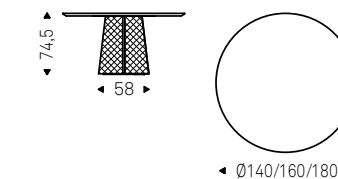

Versión "Masterwood": sobre en forma de barco en Nogal Canaletto o roble ahumado realizado con láminas de madera en posición diagonal. Cantos oblicuos y redondeados hacia abajo.

Esstisch mit Basis aus gebogenem und verspiegeltem bronze oder fumé Glas mit Stepp-Optik.

Version "B": Platte mit schrägen Kanten aus Nussbaum Canaletto oder "verbrannte Eiche".

Version "C": Platte aus Ulme offenporig lackiert matt schwarz mit Brushed Bronze lackiertem abgerundetem Profil.

Version "Masterwood": bootsförmige Platte aus Nussbaum Canaletto oder verbrannte Eiche hergestellt aus verschiedenen, diagonal eingeordneten Leisten. Schräge und abgerundete Kanten.

Atrium Wood Round

Lorenzo Remedi & P. Cattelan | 2022

Tavolo con base in cristallo curvato specchiato couture fumé o bronzo.

Piano in noce Canaletto o rovere bruciato.

Table with base in mirrored and quilted fumé or bronze curved glass.

Top in Canaletto walnut or burned oak.

Table base en verre miroité courbé fumé ou bronze et matelassé.

Plateau en noyer Canaletto ou rovere brulé.

Mesa con base en cristal curvado reflejado couture fumé o bronce.

Sobre cen nogal Canaletto o roble ahumado.

Esstisch mit Basis aus gebogenem und verspiegeltem bronze oder fumé Glas mit Stepp-Optik.

Platte aus Nussbaum Canaletto oder "verbrannte Eiche".