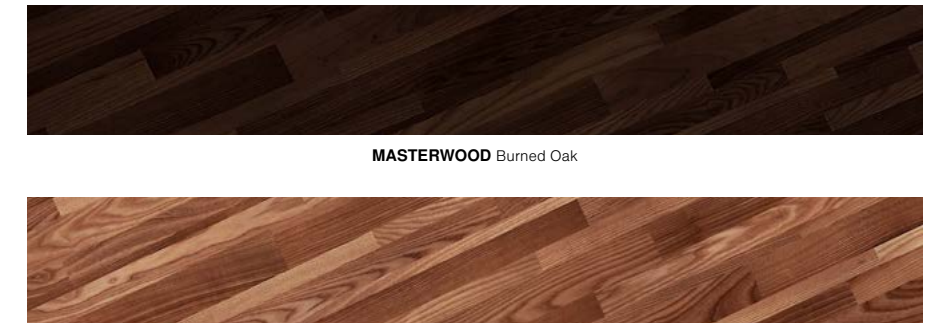

NC Walnut Canaletto

RB Burned Oak

OLM73 Elm open pore matt black

MASTERWOOD Burned Oak

MASTERWOOD Canaletto Walnut

PREMIUM PROFILE FINISHES

Marble

BRUSHED BRONZE