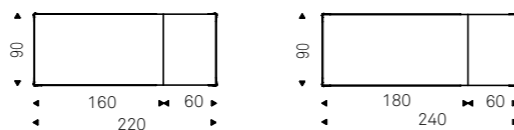

Boulevard Keramik Drive

Extension in lacquered embossed MDF matching the base.

Table avec base en aluminium gaufré titan, bronze ou pearl.

Plateau en céramique Marmi dans les couleurs Alabastro, Supreme, Golden Calacatta opaque, Golden Calacatta brillant, Portoro opaque, Portoro brillant, Sahara Noir brillant, Makalu, Breccia, Arenal, Corcovado, Kaindy, Borghini Calacatta opaque ou Borghini Calacatta brillant.

Boulevard Keramik Drive

Rallonge en MDF laqué gaufré assortie à la base.

Mesa con base en aluminio barnizado gofrado titanio, bronce o pearl.

Sobre en cerámica Marmi colores Alabastro, Supreme, Golden Calacatta mate, Golden Calacatta brillo, Portoro mate, Portoro brillo, Sahara Noir brillo, Makalu, Breccia, Arenal, Corcovado, Kaindy, Borghini Calacatta mate o Borghini Calacatta brillo.

Boulevard Keramik Drive

Extensión en MDF barnizado gofrado a juego con la base.

Esstisch mit Basis in Aluminium lackiert titan bronze o pearl.

Platte in Keramik Marmi in den Farben Alabastro, Supreme, matt Golden Calacatta, glänzend Golden Calacatta, matt Portoro, glänzend Portoro, glänzend Sahara Noir, Makalu, Breccia, Arenal, Corcovado, Kaindy, matt Borghini Calacatta oder glänzend Borghini Calacatta.

Boulevard Keramik Drive

Verlängerung aus MDF lackiert gaufriert mit Basis gleichfarbig.

Boulevard Keramik & Keramik Drive

Archirivolto | 2022