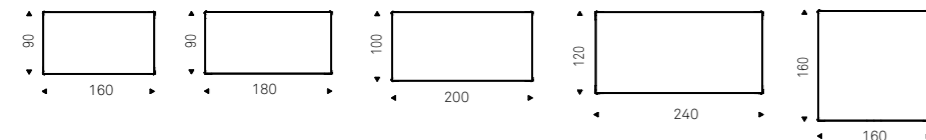

Boulevard Keramik Drive

Extension in lacquered embossed MDF matching the base.

Table avec base en aluminium gaufré titan, bronze ou pearl.

Plateau en céramique Marmi dans les couleurs Alabastro, Supreme, Golden Calacatta opaque, Golden Calacatta brillant, Portoro opaque, Portoro brillant, Sahara Noir brillant, Makalu, Breccia, Arenal, Corcovado, Kaindy, Borghini Calacatta opaque ou Borghini Calacatta brillant.

Boulevard Keramik Drive

Rallonge en MDF laqué gaufré assortie à la base.

Mesa con base en aluminio barnizado gofrado titanio, bronce o pearl.

Sobre en cerámica Marmi colores Alabastro, Supreme, Golden Calacatta mate, Golden Calacatta brillo, Portoro mate, Portoro brillo, Sahara Noir brillo, Makalu, Breccia, Arenal, Corcovado, Kaindy, Borghini Calacatta mate o Borghini Calacatta brillo.

Boulevard Keramik Drive

Extensión en MDF barnizado gofrado a juego con la base.

Esstisch mit Basis in Aluminium lackiert titan bronze o pearl.

Platte in Keramik Marmi in den Farben Alabastro, Supreme, matt Golden Calacatta, glänzend Golden Calacatta, matt Portoro, glänzend Portoro, glänzend Sahara Noir, Makalu, Breccia, Arenal, Corcovado, Kaindy, matt Borghini Calacatta oder glänzend Borghini Calacatta.

Boulevard Keramik Drive

Verlängerung aus MDF lackiert gaufriert mit Basis gleichfarbig.

Boulevard Keramik & Keramik Drive

Archirivolto | 2022