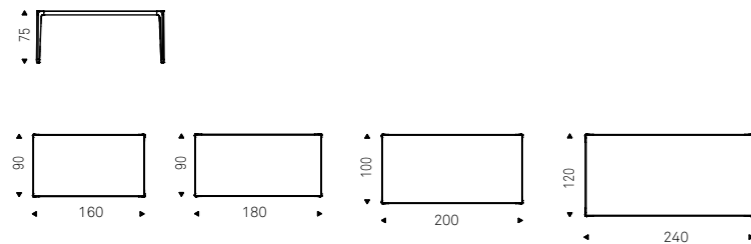

Boulevard Argile & Argile Drive

Archirivolto | 2022

Tavolo con base in alluminio verniciato gofrato titanio, bronzo o pearl.

Piano in MDF spatolato in argilla nei colori Havana, Cairo o Oslo.

Boulevard Argile Drive

Prolunga in MDF verniciato gofrato in tinta con la base.

Table with base in titanium, bronze or pearl embossed aluminium.

Top in MDF clay-spatulated in colours Havana, Cairo or Oslo.

Boulevard Argile Drive

Extension in lacquered embossed MDF matching the base.

Table avec base en aluminium gaufré titan, bronze ou pearl.

Plateau en MDF spatulé en argile dans les couleurs Havana, Cairo ou Oslo.

Boulevard Argile Drive

Rallonge en MDF laqué gaufré assortie à la base.

Mesa con base en aluminio barnizado gofrado titanio, bronce o pearl.

Sobre en MDF espatulado en arcilla en los colores Havana, Cairo o Oslo.

Boulevard Argile Drive

Extensión en MDF barnizado gofrado a juego con la base.

Esstisch mit Basis in Aluminium lackiert titan bronze o pearl.

Platte aus MDF mit Lehm-Spachtel-Optik in den Farben Havana, Cairo oder Oslo.

Boulevard Argile Drive

Verlängerung aus MDF lackiert gaufriert mit Basis gleichfarbig.