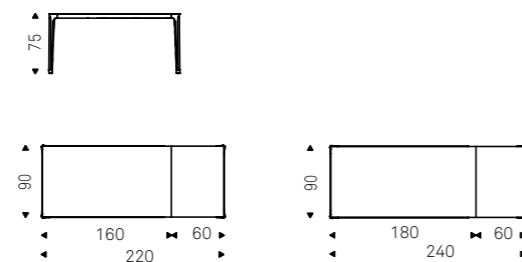

Boulevard & Boulevard Drive

Archirivolto | 2022

Tavolo con base in alluminio verniciato gofrato titanio, bronzo o pearl.
Piano in cristallo extrachiaro acidato temperato verniciato Corda o Visone.

Boulevard Drive

Prolunga in MDF verniciato gofrato in tinta con la base.

Table with base in titanium, bronze or pearl embossed lacquered aluminium.
Top in extra clear frosted tempered glass painted Corda or Visone.

Boulevard Drive

Extension in lacquered embossed MDF matching the base.

Table avec base en aluminium gaufré titan, bronze ou pearl.
Plateau en verre extra-clair trempé depoli laqué Corda ou Visone.

Boulevard Drive

Rallonge en MDF laqué gaufré assortie à la base.

Mesa con base en aluminio barnizado gofrado titanio, bronzo o pearl.
Sobre en cristal extraclaro translúcido templado barnizado Corda o Visone.

Boulevard Drive

Extensión en MDF barnizado gofrado a juego con la base.

Esstisch mit Basis in Aluminium lackiert titan bronze o pearl.
Glasplatte aus Sicherheitglas in extra hell geätzt Corda oder Visone lackiert.

Boulevard Drive

Verlängerung aus MDF lackiert gaufriert mit Basis gleichfarbig.