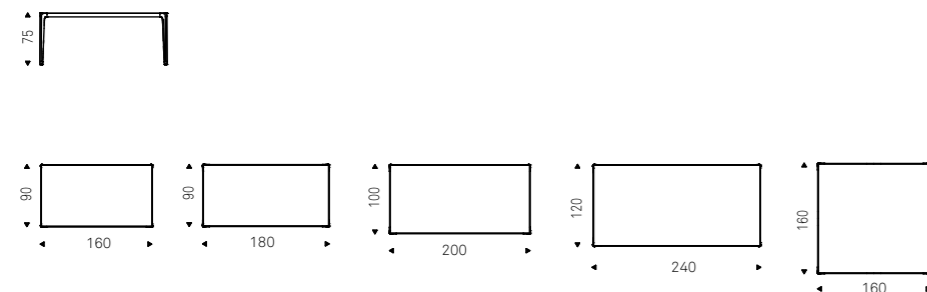

Boulevard & Boulevard Drive

Archirivolto | 2022

Tavolo con base in alluminio verniciato gofrato titanio, bronzo o pearl.
Piano in cristallo extrachiaro acidato temperato verniciato Corda o Visone.

Boulevard Drive

Prolunga in MDF verniciato gofrato in tinta con la base.

Table with base in titanium, bronze or pearl embossed lacquered aluminium.
Top in extra clear frosted tempered glass painted Corda or Visone.

Boulevard Drive

Extension in lacquered embossed MDF matching the base.

Table avec base en aluminium gaufré titan, bronze ou pearl.
Plateau en verre extra-clair trempé depoli laqué Corda ou Visone.

Boulevard Drive

Rallonge en MDF laqué gaufré assortie à la base.

Mesa con base en aluminio barnizado gofrado titanio, bronzo o pearl.
Sobre en cristal extraclaro translúcido templado barnizado Corda o Visone.

Boulevard Drive

Extensión en MDF barnizado gofrado a juego con la base.

Esstisch mit Basis in Aluminium lackiert titan bronze o pearl.
Glasplatte aus Sicherheitglas in extra hell geätzt Corda oder Visone lackiert.

Boulevard Drive

Verlängerung aus MDF lackiert gaufriert mit Basis gleichfarbig.