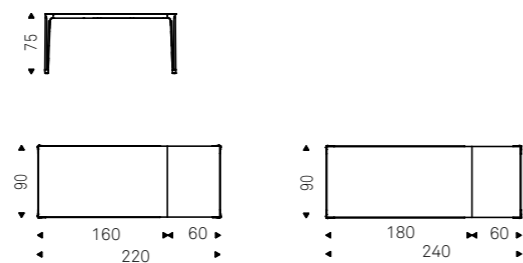

Boulevard Argile & Argile Drive

Archirivolto | 2022

Tavolo con base in alluminio verniciato gofrato titanio, bronzo o pearl.

Piano in MDF spatolato in argilla nei colori Havana, Cairo o Oslo.

Boulevard Argile Drive

Prolunga in MDF verniciato gofrato in tinta con la base.

Table with base in titanium, bronze or pearl embossed aluminium.

Top in MDF clay-spatulated in colours Havana, Cairo or Oslo.

Boulevard Argile Drive

Extension in lacquered embossed MDF matching the base.

Table avec base en aluminium gaufré titan, bronze ou pearl.

Plateau en MDF spatulé en argile dans les couleurs Havana, Cairo ou Oslo.

Boulevard Argile Drive

Rallonge en MDF laqué gaufré assortie à la base.

Mesa con base en aluminio barnizado gofrado titanio, bronce o pearl.

Sobre en MDF espatulado en arcilla en los colores Havana, Cairo o Oslo.

Boulevard Argile Drive

Extensión en MDF barnizado gofrado a juego con la base.

Esstisch mit Basis in Aluminium lackiert titan bronze o pearl.

Platte aus MDF mit Lehm-Spachtel-Optik in den Farben Havana, Cairo oder Oslo.

Boulevard Argile Drive

Verlängerung aus MDF lackiert gaufriert mit Basis gleichfarbig.