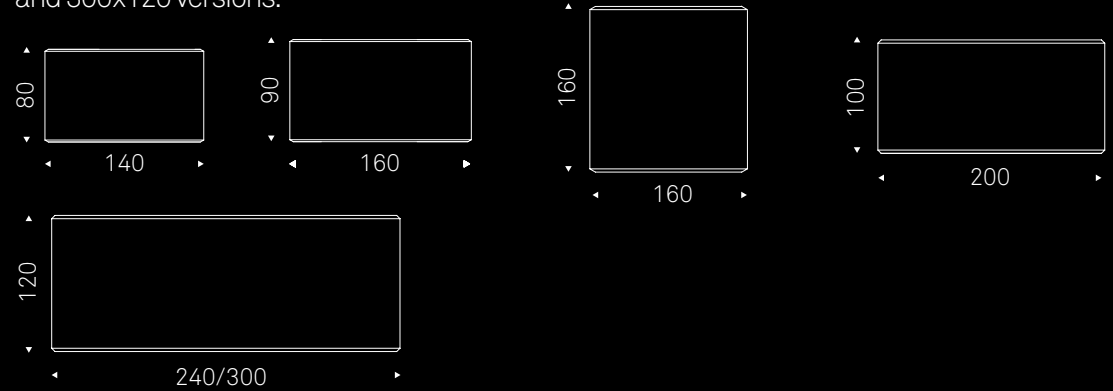

SKORPIO WOOD burned oak
chairs CHRISHELL - lamps MAGELLANO - sideboard ROYALTON

TYRON WOOD Canaletto walnut
chairs ITALIA - lamps MAGELLANO

EDGE VERSION

A version

Top with angled edges in Canaletto walnut (NC), heritage oak (HR) or natural oak (RN).
140 and **160** version available in Canaletto walnut (NC), burned oak (RB) or natural oak (RN).
Wooden top 4cm thick on 140x80, 160x90 and 200x100 versions and 5cm thick on 240x120 and 300x120 versions.