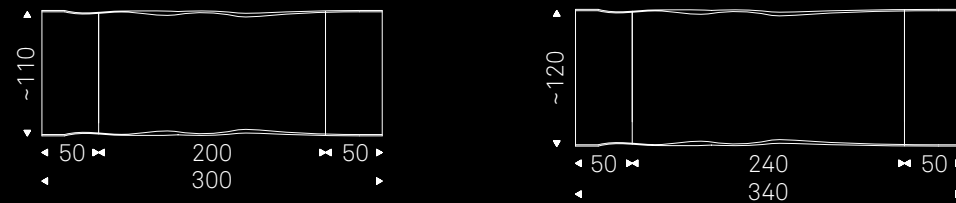

Drive version

Top and extensions in Canaletto walnut (NC), burned oak (RB) or natural oak (RN) with irregular solid wood edges.