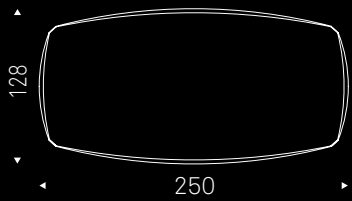

some examples

EDGE VERSION

MASTERWOOD version

Boat shaped in Canaletto walnut (NC) or Burned Oak (RB) made of diagonal wood planks of different sizes. Oblique and rounded edges.

TYRON WOOD burned oak
chairs WILMA - lamp PHOENIX - rugs DARWIN