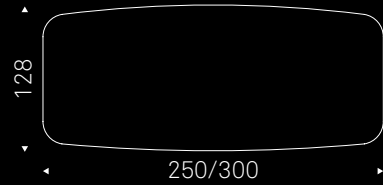

GORDON DEEP WOOD Canaletto walnut
chairs SOFIA - lamps BYBLOS

GORDON DEEP WOOD Canaletto walnut
chairs AGATHA FLEX SLIM - lamps CRISTAL - rugs MUMBAI - mirrors GLENN

EDGE VERSION

B version

Barrel top with angled edges in Canaletto walnut (NC) or burned oak (RB).