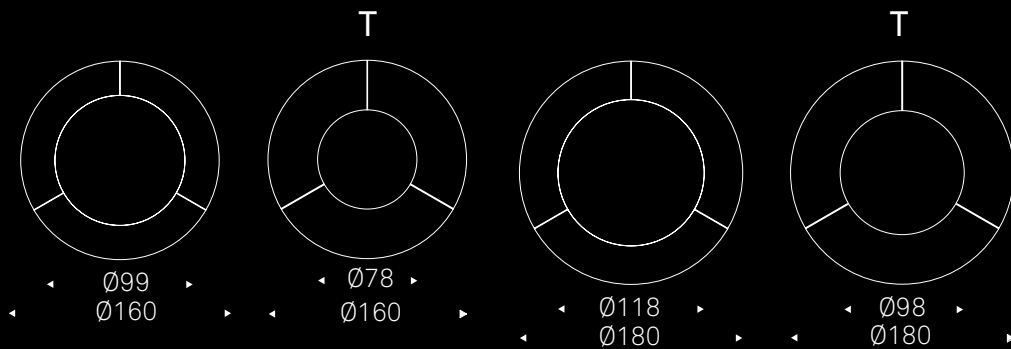

KER-WOOD version

Top in Canaletto walnut (NC) or burned oak (RB) with insert in ceramic.
Black chrome (06) details. "T" version with swiveling ceramic insert.