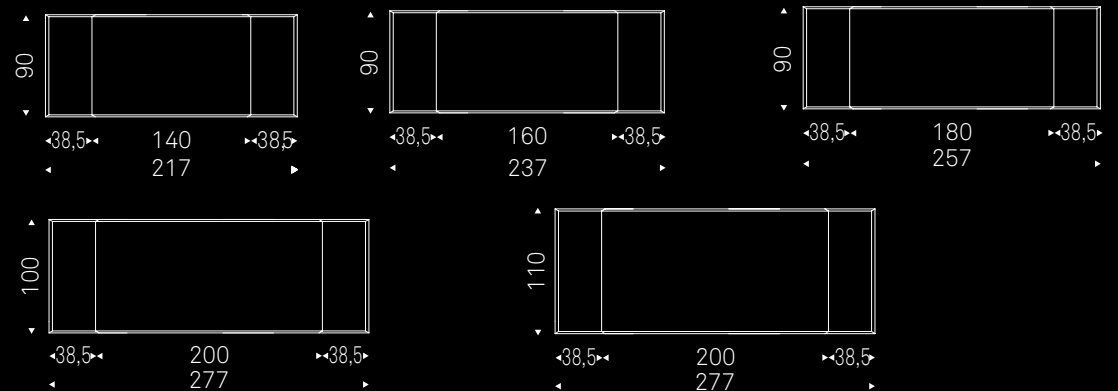

Drive version

Top and extensions with angled edges in Canaletto walnut (NC) or burned oak (RB).