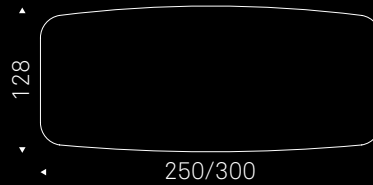

EDGE VERSION

C version

Top in Canaletto walnut (NC) with black lacquered and rounded lower profile
or in elm open pore matt black (OLM73) with Brushed Bronze lacquered
and rounded lower profile.

PLANER WOOD elm open pore matt black
chairs ARCADIA - lamp PHOENIX - sideboards TIFFANY - table lamp SUNSET