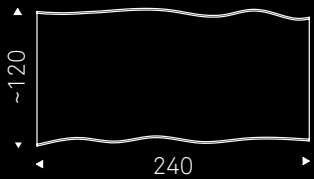

SKORPIO WOOD burned oak
chairs MAGDA - lamps KIDAL - wall lamp VENEZIA

IKON DRIVE Canaletto walnut
chairs ARCADIA H - lamp APOLLO - bookcase AIRPORT

EDGE VERSION

Deep Wood version

8cm thick wooden top with irregular solid wood edges in Canaletto walnut (NC).