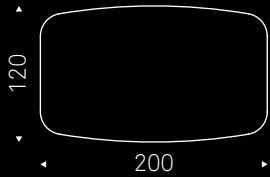

GORDON DEEP WOOD Canaletto walnut
chairs SOFIA - lamps BYBLOS

GORDON DEEP WOOD Canaletto walnut
chairs AGATHA FLEX SLIM - lamps CRISTAL - rugs MUMBAI - mirrors GLENN

EDGE VERSION

B version

Barrel top with angled edges in Canaletto walnut (NC) or burned oak (RB).