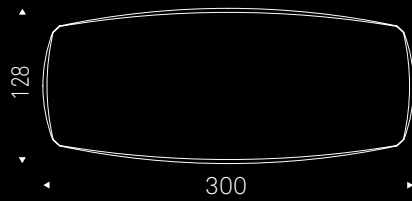

some examples

EDGE VERSION

MASTERWOOD version

Boat shaped in Canaletto walnut (NC) or Burned Oak (RB) made of diagonal wood planks of different sizes. Oblique and rounded edges.

TYRON WOOD burned oak
chairs WILMA - lamp PHOENIX - rugs DARWIN