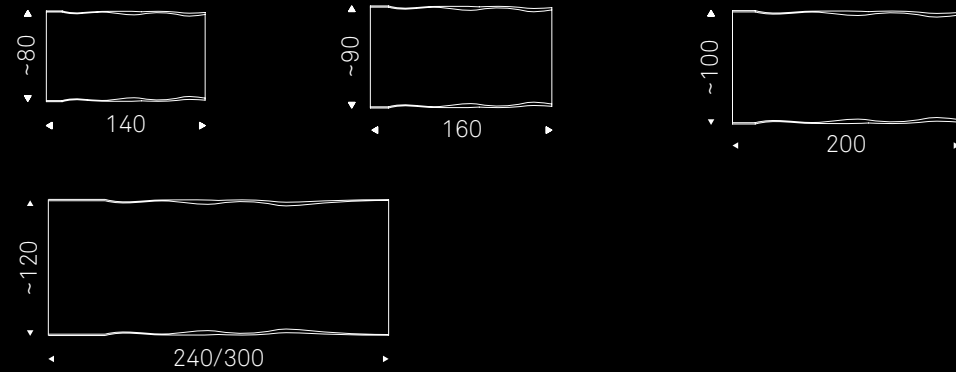

S version

Top "S" version 4cm thick with irregular solid wood edges in Canaletto walnut (NC), burned oak (RB) or natural oak (RN).