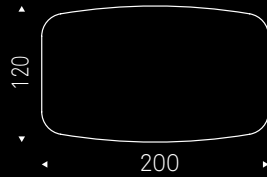

EDGE VERSION

C version

Top in Canaletto walnut (NC) with black lacquered and rounded lower profile
or in elm open pore matt black (OLM73) with Brushed Bronze lacquered
and rounded lower profile.

PLANER WOOD elm open pore matt black
chairs ARCADIA - lamp PHOENIX - sideboards TIFFANY - table lamp SUNSET