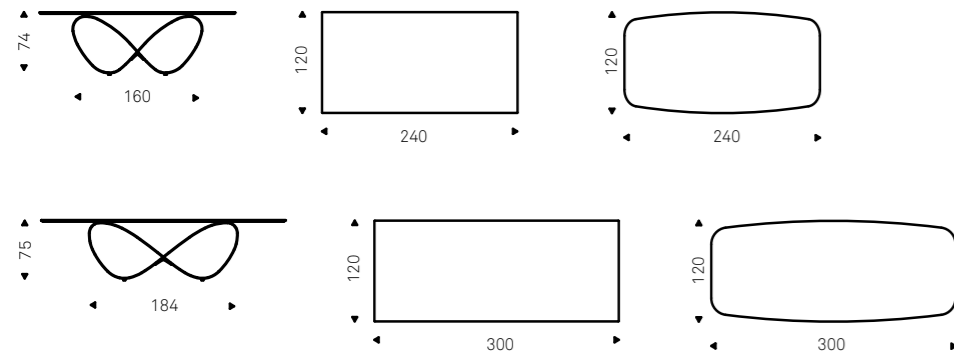

Table with base in titanium or bronze embossed lacquered steel, Brushed Bronze or Brushed Grey lacquered steel. Top in ceramic Marmi Alabastro, Supreme, matt Golden Calacatta, glossy Golden Calacatta, matt Portoro, glossy Portoro, glossy Sahara Noir, Makalu, Breccia, Corcovado, Kaindy, matt Borghini Calacatta or glossy Borghini Calacatta.

Table avec base en acier laqué gaufré titane ou bronze, Brushed Bronze ou Brushed Grey. Plateau en céramique Marmi dans les couleurs Alabastro, Supreme, Golden Calacatta opaque, Golden Calacatta brillant, Portoro opaque, Portoro brillant, Sahara Noir brillant, Makalu, Breccia, Corcovado, Kaindy, Borghini Calacatta opaque ou Borghini Calacatta brillant.

Mesa con base en acero barnizado gofrado titanio o bronce, Brushed Bronze o Brushed Grey. Sobre en cerámica Marmi colores Alabastro, Supreme, Golden Calacatta mate, Golden Calacatta brillo, Portoro mate, Portoro brillo, Sahara Noir brillo, Makalu, Breccia, Corcovado, Kaindy, Borghini Calacatta mate o Borghini Calacatta brillo.

Esstisch mit Basis aus Metall lackiert titan oder bronze gaufriert, Brushed Bronze oder Brushed Grey. Platte in Keramik Marmi in den Farben Alabastro, Supreme, matt Golden Calacatta, glänzend Golden Calacatta, matt Portoro, glänzend Portoro, glänzend Sahara Noir, Makalu, Breccia, Corcovado, Kaindy, matt Borghini Calacatta oder glänzend Borghini Calacatta.