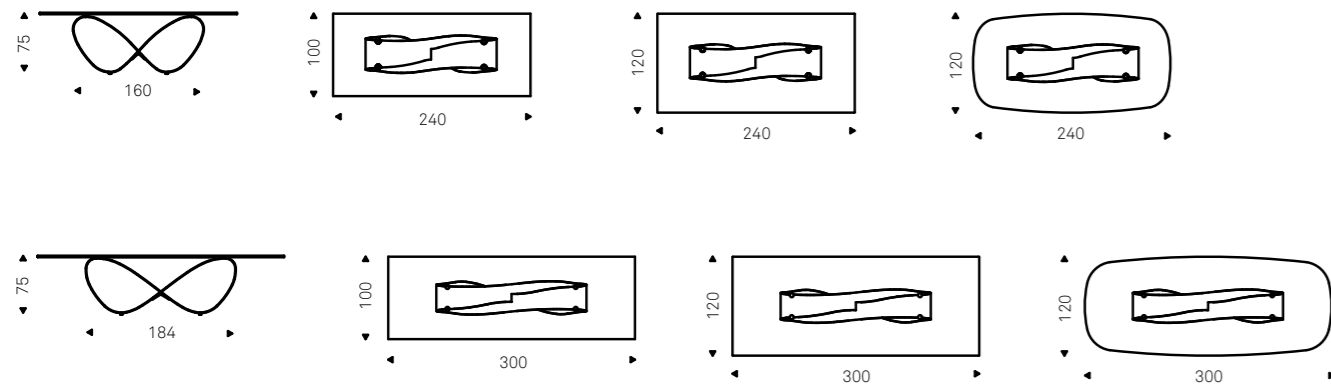

Butterfly

Nucleo+ | 2020

Tavolo con base in acciaio verniciato gofrato titanio o bronzo, Brushed Bronze o Brushed Grey. Piano in cristallo 15mm trasparente, trasparente extrachiaro o trasparente extrachiaro con bordi bisellati inversi. Piano in appoggio.

Table with base in titanium or bronze embossed lacquered steel, Brushed Bronze or Brushed Grey lacquered steel. Top in 15mm clear, extra clear or extra clear glass with reversed bevelled edges. The top is laid on the base.

Table avec base en acier laqué gaufré titane ou bronze, Brushed Bronze ou Brushed Grey. Plateau en verre clair 15 mm, extra-clair ou extra-clair avec bords biseautés inversés. Plateau en appui.

Mesa con base en acero barnizado gofrado titanio o bronzo, Brushed Bronze o Brushed Grey. Sobre en cristal 15mm transparente, transparente extrachiaro o transparente extrachiaro con bordes biselados inversos. Sobre en apoyo.

Esstisch mit Basis aus Metall lackiert titan oder bronze gaufriert, Brushed Bronze oder Brushed Grey. Platte in 15mm Glas transparent, extra hell transparent, oder extra hell mit Kanten umgekehrt facettiert. Die Platte ist auf der Basis aufgelegt.