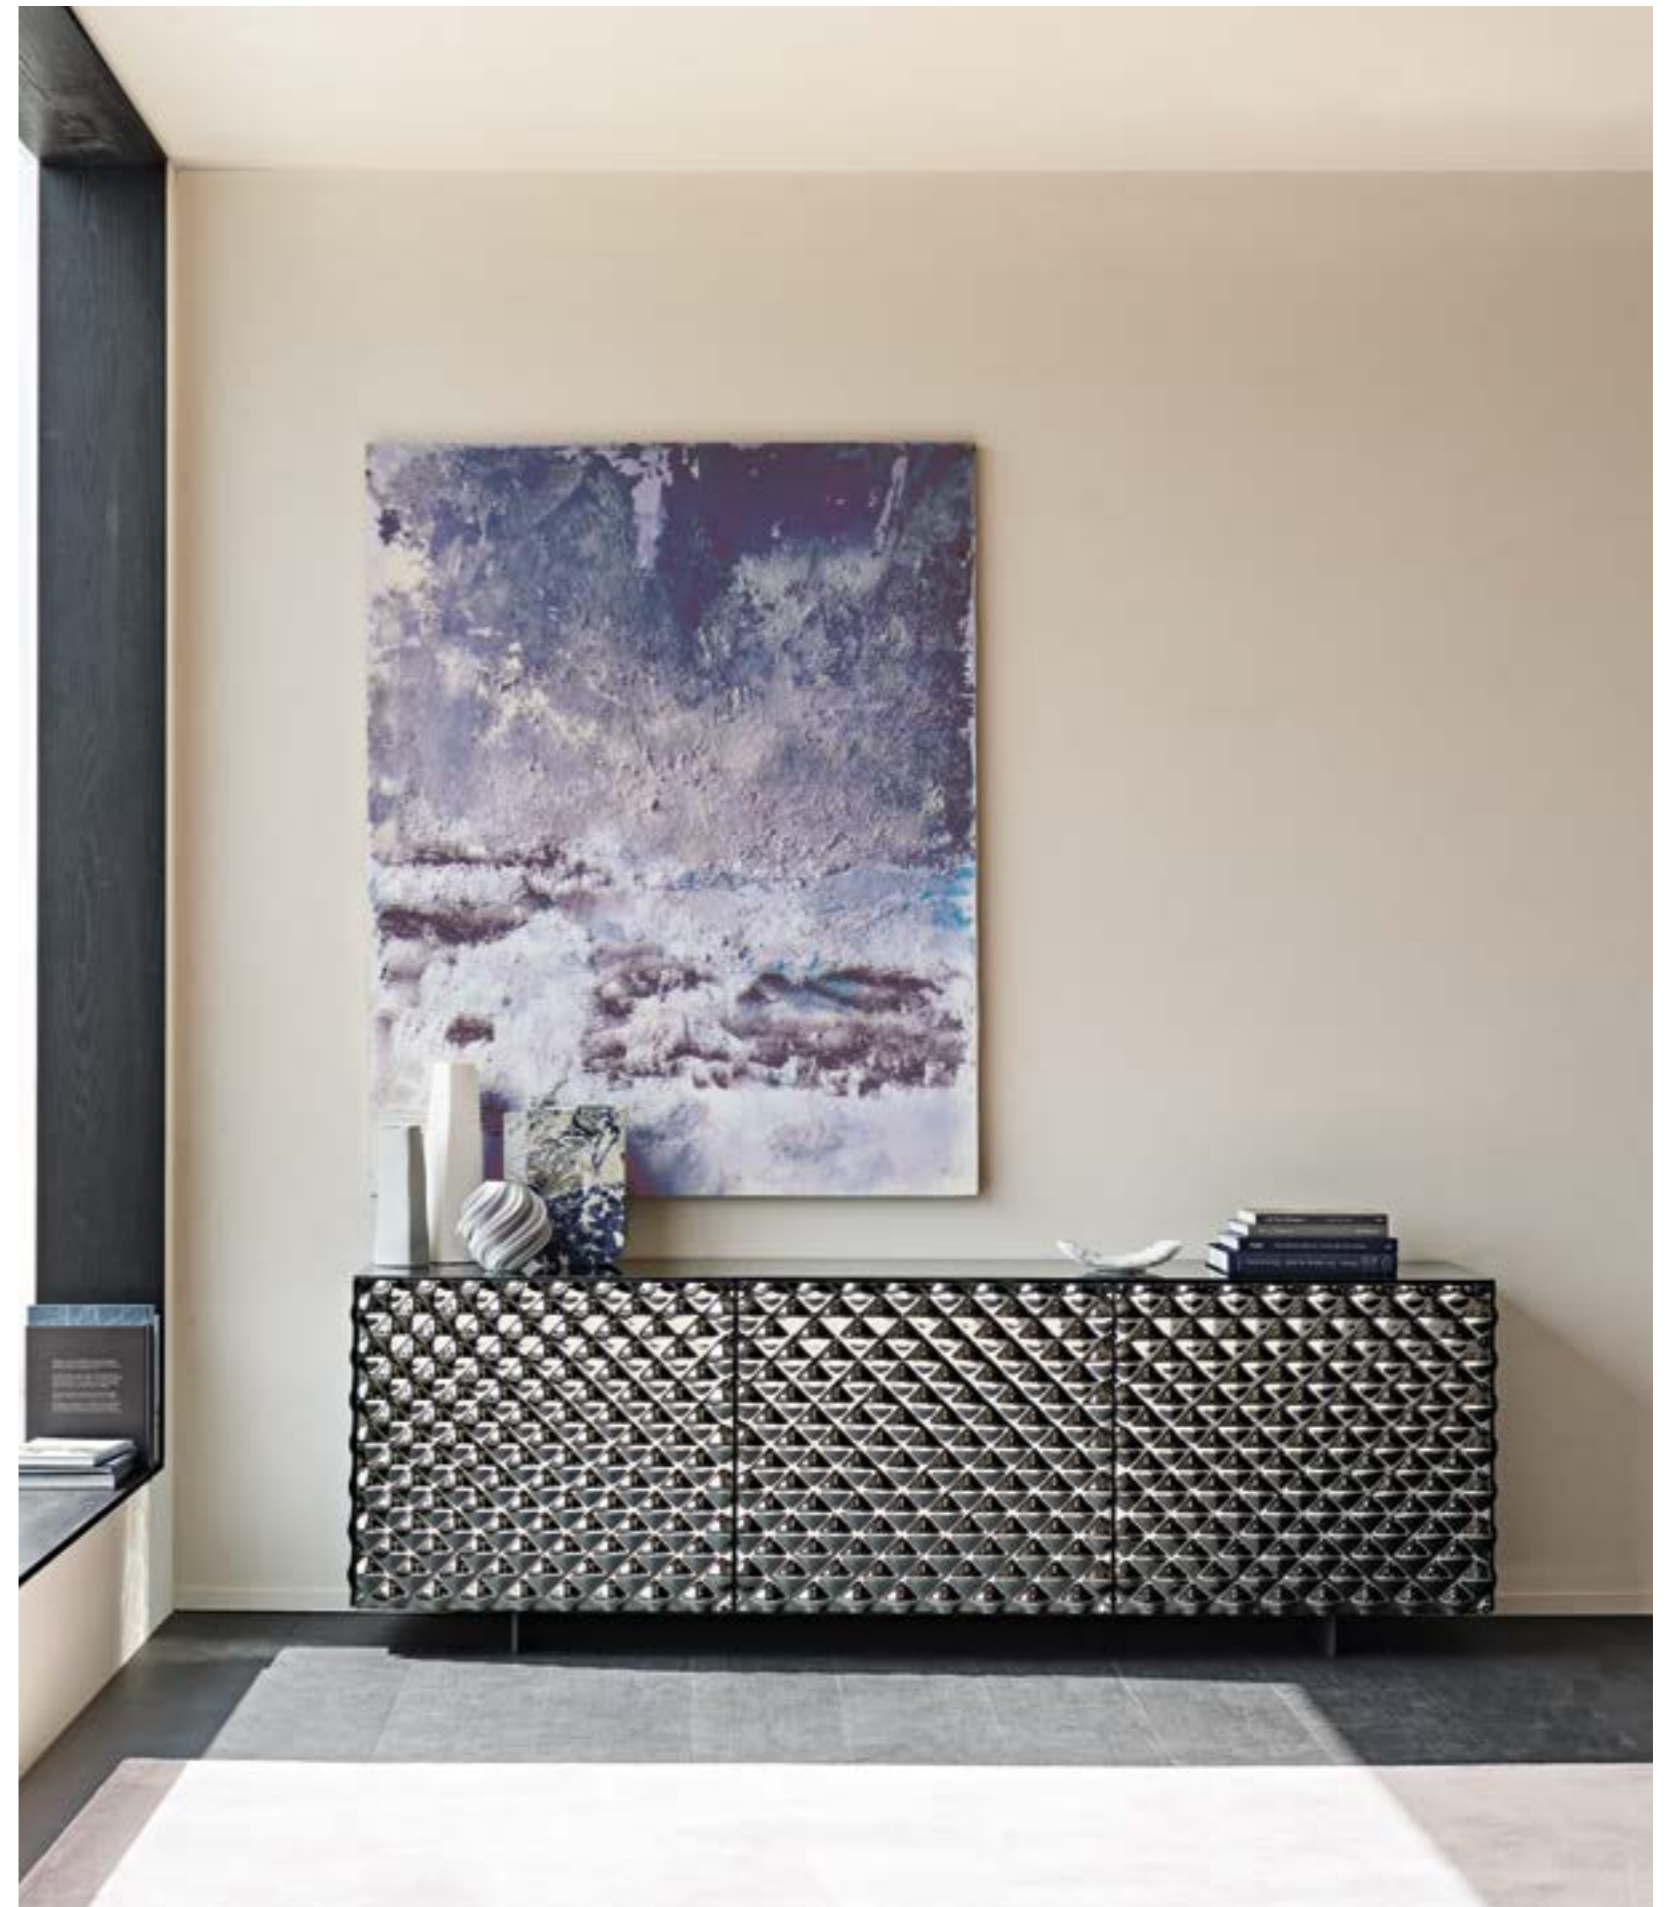

Vivaldi

P. Cattelan & L. Remedi | 2022

Madia con ante e fianchi in cristallo specchiato couture fumé o bronzo. Top in cristallo specchiato fumé o bronzo. Profili in alluminio verniciato nero gofrato. Piedini in acciaio inox lucido o verniciati graphite opaco. Contenitore a 2 o 3 ante in legno graphite e ripiani interni in cristallo trasparente. Optional: cassetto interno posizionabile su ognuna delle ante.

Sideboard with doors and sides in quilted fumé or bronze mirrored glass. Top in fumé or bronze mirrored glass. Profiles in embossed lacquered black aluminium. Feet in polished stainless steel or matt graphite lacquered. Sideboard 2 or 3 doors in graphite lacquered wood and internal clear glass shelves. Optional: internal drawer in each door.