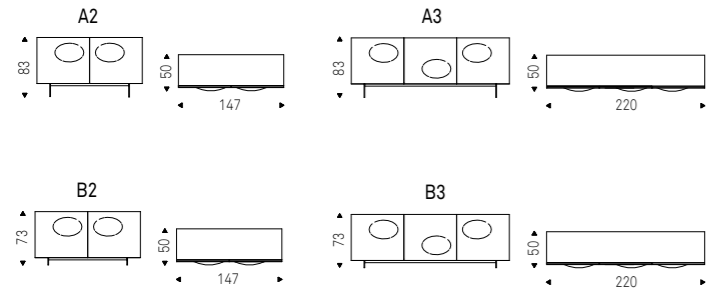

Paramount

Andrea Lucatello | 2017

Madia contenitore a due o tre ante in legno laccato moka lucido, graphite opaco o titanio. Ante in cristallo bombato specchiato bronzo o fumé con profili in alluminio verniciato titanio gofrato. Piedini in acciaio inox lucido, verniciati graphite o bianco opaco. Ripiani interni in cristallo trasparente.

Optional: cassetto interno posizionabile su ognuna delle ante.

Optional: top in cristallo specchiato in tinta con le ante.

Sideboard 2 or 3 doors lacquered glossy moka, matt graphite or titanium. Doors in smoked grey or bronze convex mirrored glass with embossed titanium aluminum profiles. Polished stainless steel feet, matt graphite or white varnished. Internal clear glass shelves.

Optional: internal drawer in each door.

Optional: mirrored glass top matching the doors colour.