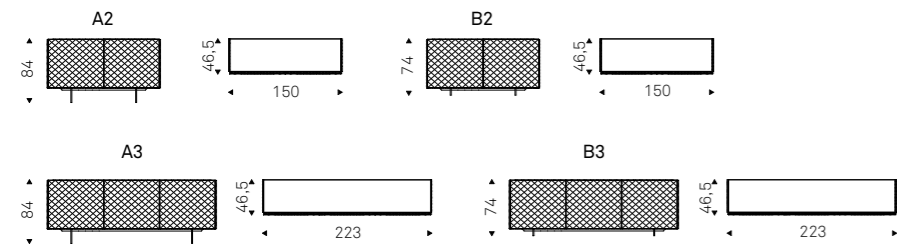

Vivaldi

P. Cattelan & L. Remedi | 2022

Madia con ante e fianchi in cristallo specchiato couture fumé o bronzo. Top in cristallo specchiato fumé o bronzo. Profili in alluminio verniciato nero gofrato. Piedini in acciaio inox lucido o verniciati graphite opaco. Contenitore a 2 o 3 ante in legno graphite e ripiani interni in cristallo trasparente. Optional: cassetto interno posizionabile su ognuna delle ante.

Sideboard with doors and sides in quilted fumé or bronze mirrored glass. Top in fumé or bronze mirrored glass. Profiles in embossed lacquered black aluminium. Feet in polished stainless steel or matt graphite lacquered. Sideboard 2 or 3 doors in graphite lacquered wood and internal clear glass shelves. Optional: internal drawer in each door.

VIVALDI B3 sideboard with fumé mirrored glass - KIMi rug in white colour